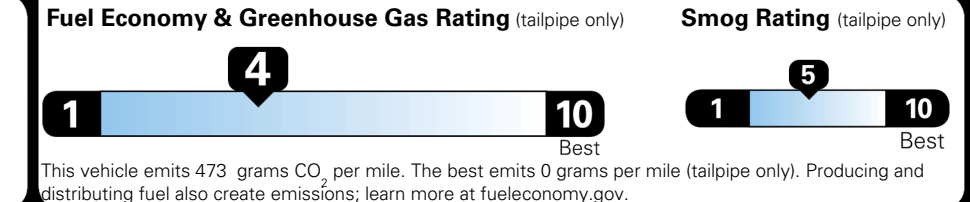

TOTAL PRICE: \$85,295.00

EPA DOT Fuel Economy and Environment

Gasoline Vehicle

Fuel Economy

19 MPG
 combined city/hwy

16 MPG
 city

22 MPG
 highway

5.3 gallons per 100 miles

Standard SUVs range from 12 to 115 MPG. The best vehicle rates 146 MPGe.

You spend \$8,000
 more in fuel costs over 5 years compared to the average new vehicle.

Annual fuel cost \$3,300

Actual results will vary for many reasons, including driving conditions and how you drive and maintain your vehicle. The average new vehicle gets 29 MPG and costs \$8,500 to fuel over 5 years. Cost estimates are based on 15,000 miles per year at \$ 4.15 per gallon. MPGe is miles per gasoline gallon equivalent. Vehicle emissions are a significant cause of climate change and smog.