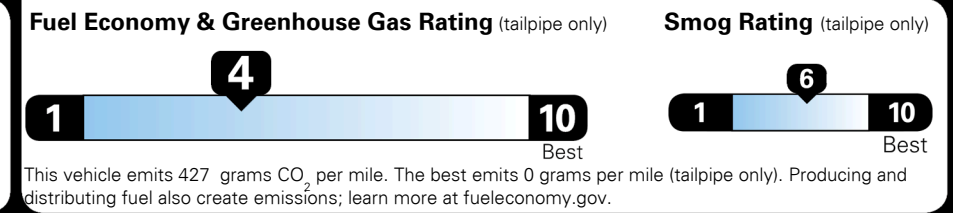

Full Tank of Gas

GENESIS WARRANTY

- 5-year/60,000-mile New Vehicle Warranty*
- 10-year/100,000-mile Powertrain Warranty*
- 7-year/Unlimited-mile Anti-perforation Warranty*
- Limited warranties, see retailer for details

Manufacturer's Suggested Retail Price: $59,850.00

ADDED FEATURES:

- *VIK BLACK(PH3) Paint $650.00
- **Accessories**
- *Cargo Blocks $40.00
- *Cargo Mat $170.00
- *Cargo Net $55.00
- *Roadside Assistance Kit $105.00
- *First Aid Kit $65.00
- *All Season Fitted Liners $235.00
- *Fragrance Cartridges $160.00
- *Mudguards $160.00
- *Floating Wheel Cap $215.00

SOLD TO: IL704 SHIPPED TO: IL704
GENESIS OF NORTH AURORA
204 HANSEN BOULEVARD
NORTH AURORA IL 60542

VIN: KMUHFESBXTU319106	EXTERIOR COLOR: VIK BLACK	INTERIOR/SEAT COLOR: OBSIDIAN BLACK/OBSIDIAN
MODEL: V0402A45	PORT OF ENTRY: TC	TRANSPORT: TRUCK
EMISSIONS: This vehicle is certified to meet emission requirements in all 50 states		ACCESSORY WEIGHT: 27 lbs./ 12 kgs.

Inland Freight & Handling : $1,495.00

TOTAL PRICE: $63,200.00

EPA DOT Fuel Economy and Environment

Gasoline Vehicle

Fuel Economy

21 MPG
combined city/hwy

19 MPG
city

24 MPG
highway

4.8 gallons per 100 miles

Standard SUVs range from 12 to 115 MPG. The best vehicle rates 146 MPGe.

You spend $6,250
more in fuel costs over 5 years compared to the average new vehicle.

Annual fuel cost $2,950

Actual results will vary for many reasons, including driving conditions and how you drive and maintain your vehicle. The average new vehicle gets 29 MPG and costs $8,500 to fuel over 5 years. Cost estimates are based on 15,000 miles per year at $ 4.15 per gallon. MPGe is miles per gasoline gallon equivalent. Vehicle emissions are a significant cause of climate change and smog.

fueleconomy.gov

Calculate personalized estimates and compare vehicles

GOVERNMENT 5-STAR SAFETY RATINGS

Overall Vehicle Score ★ ★ ★ ★ ★

Based on the combined rating of frontal, side and rollover. Should ONLY be compared to other vehicles of similar size and weight.

Frontal Crash	Driver Passenger	★ ★ ★ ★ ★
Based on the risk of injury in a frontal impact. Should ONLY be compared to other vehicles of similar size and weight.		
Side Crash	Front seat Rear seat	★ ★ ★ ★ ★
Based on the risk of injury in a side impact.		
Rollover		★ ★ ★ ★
Based on the risk of rollover in a single-vehicle crash.		

Manufacturer's suggested retail price includes manufacturer's recommended pre-delivery service. Gasoline license and title fees state and local taxes and dealer installed options and accessories are not included in the manufacturer's suggested retail price. This label has been affixed to this vehicle by Genesis Motor America, pursuant to the requirements of 15 U.S.C. 1231 et seq. which prohibits its removal or alteration prior to delivery to the ultimate purchaser.

Star ratings range from 1 to 5 stars (★★★★★) with 5 being the highest.
Source: National Highway Traffic Safety Administration (NHTSA).
www.safercar.gov or 1-888-327-4236

PARTS CONTENT INFORMATION

FOR VEHICLES IN THIS CARLINE: U.S./CANADIAN PARTS CONTENT: 3 %

MAJOR SOURCES OF FOREIGN PARTS CONTENT: KOREA: 80 %

FOR THIS VEHICLE: FINAL ASSEMBLY POINT: ULSAN, KOREA

COUNTRY OF ORIGIN:

ENGINE: KOREA TRANSMISSION: KOREA

Note: Parts content does not include final assembly, distribution, or other non-parts costs.