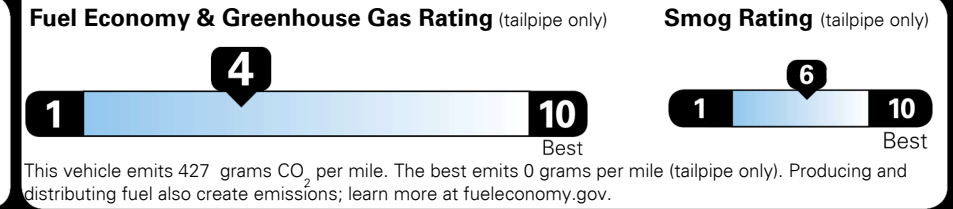

EPA DOT Fuel Economy and Environment

Gasoline Vehicle

Fuel Economy

21 MPG
combined city/hwy

19 MPG
city

24 MPG
highway

4.8 gallons per 100 miles

Standard SUVs range from 12 to 115 MPG. The best vehicle rates 146 MPGe.

You spend $6,250
more in fuel costs over 5 years compared to the average new vehicle.

Annual fuel cost $2,950