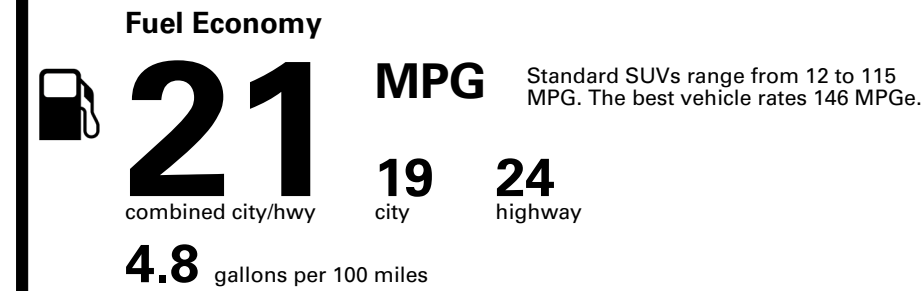

TOTAL PRICE: \$65,740.00

EPA DOT Fuel Economy and Environment

Gasoline Vehicle

You spend \$6,250
more in fuel costs over 5 years compared to the average new vehicle.

Annual fuel cost \$2,950

Fuel Economy & Greenhouse Gas Rating (tailpipe only)