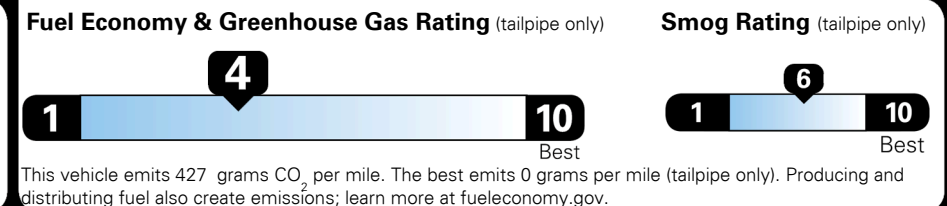

EPA DOT Fuel Economy and Environment

Gasoline Vehicle

Fuel Economy

21 MPG
combined city/hwy

19 MPG
city

24 MPG
highway

4.8 gallons per 100 miles

Standard SUVs range from 12 to 115 MPG. The best vehicle rates 146 MPGe.

You spend $6,250
more in fuel costs over 5 years compared to the average new vehicle.

Annual fuel cost $2,950