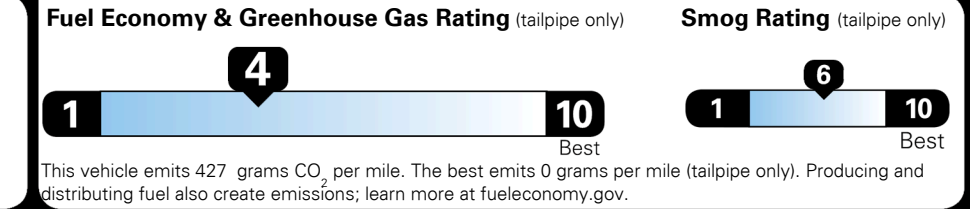

Full Tank of Gas

GENESIS WARRANTY

- 5-year/60,000-mile New Vehicle Warranty*
- 10-year/100,000-mile Powertrain Warranty*
- 7-year/Unlimited-mile Anti-perforation Warranty*
- Limited warranties, see retailer for details

Manufacturer's Suggested Retail Price: $63,750.00

ADDED FEATURES:

- *VIK BLACK(PH3) Paint $650.00
- *Cargo Mat $200.00
- *Cargo Net $80.00
- *Roadside Assistance Kit $105.00
- *First Aid Kit $65.00
- *All Season Fitted Liners $235.00
- *Fragrance Cartridges $160.00
- *Mudguards $170.00
- *NFC Key Card $30.00
- *Floating Wheel Cap $215.00

Inland Freight & Handling : $1,495.00

SOLD TO: TX738   **SHIPPED TO: TX738**
GENESIS OF WEST HOUSTON
16803 KATY FREEWAY
HOUSTON TX 77094

VIN: KMUHGESBXTU336954	EXTERIOR COLOR: VIK BLACK	INTERIOR/SEAT COLOR: OBSIDIAN BLACK/OBSIDIAN
MODEL: V0412A45	PORT OF ENTRY: NC	TRANSPORT: TRUCK
EMISSIONS: This vehicle is certified to meet emission requirements in all 50 states		ACCESSORY WEIGHT: 26 lbs./ 12 kgs.

TOTAL PRICE: $67,155.00

EPA DOT Fuel Economy and Environment

Gasoline Vehicle

Fuel Economy

21 MPG
combined city/hwy

19 MPG
city

24 MPG
highway

4.8 gallons per 100 miles

Standard SUVs range from 12 to 115 MPG. The best vehicle rates 146 MPGe.

You spend $6,250
more in fuel costs over 5 years compared to the average new vehicle.

Annual fuel cost $2,950

Actual results will vary for many reasons, including driving conditions and how you drive and maintain your vehicle. The average new vehicle gets 29 MPG and costs $8,500 to fuel over 5 years. Cost estimates are based on 15,000 miles per year at $ 4.15 per gallon. MPGe is miles per gasoline gallon equivalent. Vehicle emissions are a significant cause of climate change and smog.

fueleconomy.gov
Calculate personalized estimates and compare vehicles

GOVERNMENT 5-STAR SAFETY RATINGS

Overall Vehicle Score ★★★★★

Based on the combined rating of frontal, side and rollover. Should ONLY be compared to other vehicles of similar size and weight.

Frontal Crash	Driver	★★★★★
Passenger	Passenger	★★★★★
Side Crash	Front seat	★★★★★
Rear seat	Rear seat	★★★★★
Rollover		★★★★★

Based on the risk of injury in a frontal impact. Should ONLY be compared to other vehicles of similar size and weight.

Based on the risk of injury in a side impact.

Based on the risk of rollover in a single-vehicle crash.

Manufacturer's suggested retail price includes manufacturer's recommended pre-delivery service. Gasoline license and title fees state and local taxes and dealer installed options and accessories are not included in the manufacturer's suggested retail price. This label has been affixed to this vehicle by Genesis Motor America, pursuant to the requirements of 15 U.S.C. 1231 et seq. which prohibits its removal or alteration prior to delivery to the ultimate purchaser.

Star ratings range from 1 to 5 stars (★★★★★) with 5 being the highest.
Source: National Highway Traffic Safety Administration (NHTSA).
www.safercar.gov or 1-888-327-4236

PARTS CONTENT INFORMATION

FOR VEHICLES IN THIS CARLINE: U.S./CANADIAN PARTS CONTENT: 3 %

MAJOR SOURCES OF FOREIGN PARTS CONTENT: KOREA: 80 %

FOR THIS VEHICLE: FINAL ASSEMBLY POINT: ULSAN, KOREA

COUNTRY OF ORIGIN:

ENGINE: KOREA   TRANSMISSION: KOREA

Note: Parts content does not include final assembly, distribution, or other non-parts costs.