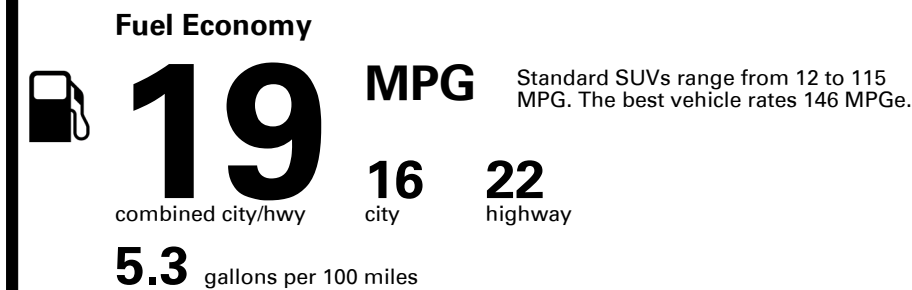

Inland Freight & Handling : \$1,495.00

TOTAL PRICE: \$84,420.00

302 A 3086TTORON 5

EPA DOT Fuel Economy and Environment

You spend \$8,000
more in fuel costs over 5 years
 compared to the average new vehicle.