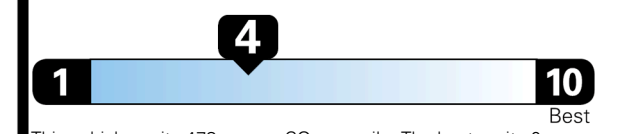

Fuel Economy & Greenhouse Gas Rating (tailpipe only)