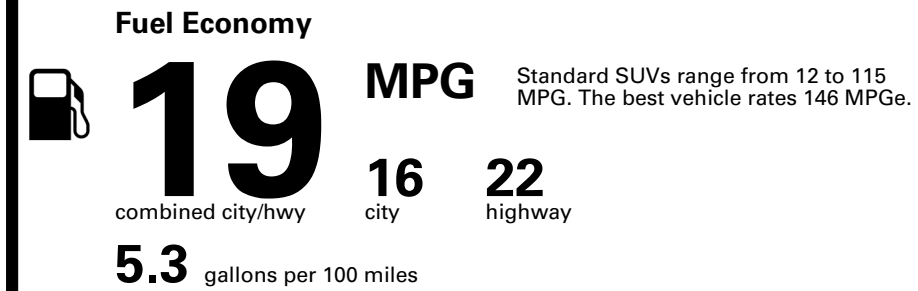

## EPA DOT Fuel Economy and Environment

Gasoline Vehicle

**You spend \$8,000**  
**more in fuel costs over 5 years**  
 compared to the average new vehicle.

**Annual fuel cost \$3,300**