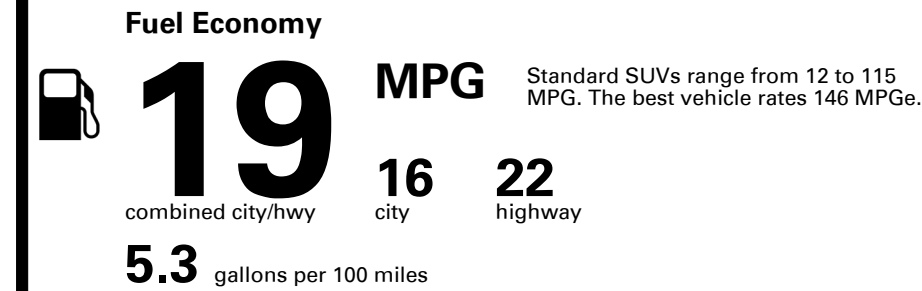

Inland Freight & Handling : \$1,495.00

TOTAL PRICE: \$84,315.00

267 A 2776TGLOVI 5

EPA DOT Fuel Economy and Environment

Gasoline Vehicle

You spend
\$8,000
more in fuel costs
over 5 years
compared to the
average new vehicle.

Annual fuel cost
\$3,300

Fuel Economy & Greenhouse Gas Rating (tailpipe only)

Smog Rating (tailpipe only)

This vehicle emits 473 grams CO₂ per mile. The best emits 0 grams per mile (tailpipe only). Producing and distributing fuel also create emissions; learn more at fueleconomy.gov.