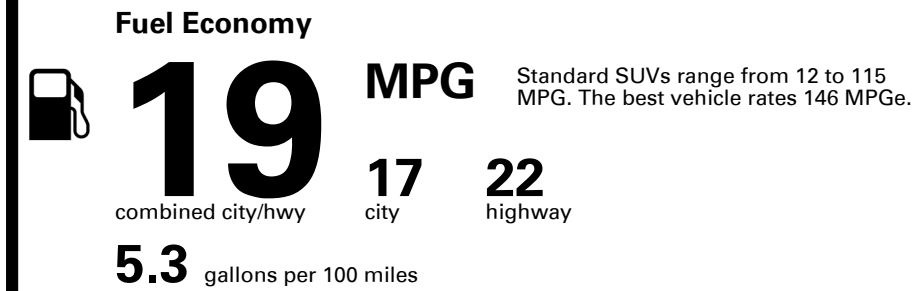

MULTIMEDIA & CONNECTIVITY

- 27" OLED Instrument Cluster & Navigation
- SiriusXM® Radio w/ 90-day trial subscription; Not Available in AK & HI
- Wireless Apple CarPlay® & Android Auto™
- Bang & Olufsen® Premium Audio
- Active Noise Control
- Genesis Digital Key
- Wireless Device Charger - Front

Full Tank of Gas

GENESIS WARRANTY

- 5-year/60,000-mile New Vehicle Warranty*
- 10-year/100,000-mile Powertrain Warranty*
- 7-year/Unlimited-mile Anti-perforation Warranty*
- Limited warranties, see retailer for details

Manufacturer's Suggested Retail Price: $87,650.00

ADDED FEATURES:

- *BERING BLUE(GBE) Paint $650.00
- Accessories
- *Cargo Mat $170.00
- *Cargo Net $55.00
- *Door Pocket Film $45.00
- *First Aid Kit $65.00
- *NFC Key Card $30.00

SOLD TO: TX738 SHIPPED TO: TX738
GENESIS OF WEST HOUSTON
16803 KATY FREEWAY
HOUSTON TX 77094

Inland Freight & Handling : $1,495.00

VIN: KMUJBESC1TU317251	EXTERIOR COLOR: BERING BLUE	INTERIOR/SEAT COLOR: OBSIDIAN BLACK/OBSIDIAN
MODEL: V04F2A65	PORT OF ENTRY: NC	TRANSPORT: TRUCK
EMISSIONS: This vehicle is certified to meet emission requirements in all 50 states		ACCESSORY WEIGHT: 9 lbs./ 4 kgs.

TOTAL PRICE: $90,160.00

303 A 3116VMORNI 106

EPA DOT Fuel Economy and Environment

Gasoline Vehicle

You spend $8,000
more in fuel costs over 5 years
compared to the average new vehicle.

Annual fuel cost $3,300

Fuel Economy & Greenhouse Gas Rating (tailpipe only)

Smog Rating (tailpipe only)

This vehicle emits 467 grams CO₂ per mile. The best emits 0 grams per mile (tailpipe only). Producing and distributing fuel also create emissions; learn more at fueleconomy.gov.

Actual results will vary for many reasons, including driving conditions and how you drive and maintain your vehicle. The average new vehicle gets 29 MPG and costs $8,500 to fuel over 5 years. Cost estimates are based on 15,000 miles per year at $ 4.15 per gallon. MPGe is miles per gasoline gallon equivalent. Vehicle emissions are a significant cause of climate change and smog.

fueleconomy.gov

Calculate personalized estimates and compare vehicles

GOVERNMENT 5-STAR SAFETY RATINGS

Overall Vehicle Score ★ ★ ★ ★ ★

Based on the combined rating of frontal, side and rollover. Should ONLY be compared to other vehicles of similar size and weight.

Frontal Crash Driver ★ ★ ★ ★

Crash Passenger ★ ★ ★ ★

Based on the risk of injury in a frontal impact. Should ONLY be compared to other vehicles of similar size and weight.

Side Crash Front seat ★ ★ ★ ★ ★

Crash Rear seat ★ ★ ★ ★ ★

Based on the risk of injury in a side impact.

Rollover ★ ★ ★ ★

Based on the risk of rollover in a single-vehicle crash.

Star ratings range from 1 to 5 stars (★★★★★) with 5 being the highest.

Source: National Highway Traffic Safety Administration (NHTSA).

www.safercar.gov or 1-888-327-4236

Manufacturer's suggested retail price includes manufacturer's recommended pre-delivery service. Gasoline license and title fees state and local taxes and dealer installed options and accessories are not included in the manufacturer's suggested retail price. This label has been affixed to this vehicle by Genesis Motor America, pursuant to the requirements of 15 U.S.C. 1231 et seq. which prohibits its removal or alteration prior to delivery to the ultimate purchaser.

PARTS CONTENT INFORMATION

FOR VEHICLES IN THIS CARLINE: U.S./CANADIAN PARTS CONTENT: 3 %

MAJOR SOURCES OF FOREIGN PARTS CONTENT: KOREA: 80 %

FOR THIS VEHICLE: FINAL ASSEMBLY POINT: ULSAN, KOREA

COUNTRY OF ORIGIN:

ENGINE: KOREA

TRANSMISSION: KOREA

Note: Parts content does not include final assembly, distribution, or other non-parts costs.