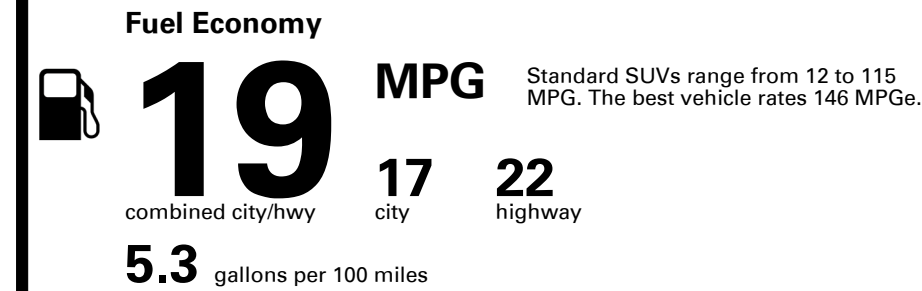

TOTAL PRICE: \$90,365.00

360 A 0066VGRAND

Inland Freight & Handling : \$1,495.00

EPA DOT Fuel Economy and Environment

Gasoline Vehicle

You spend \$8,000
more in fuel costs over 5 years compared to the average new vehicle.