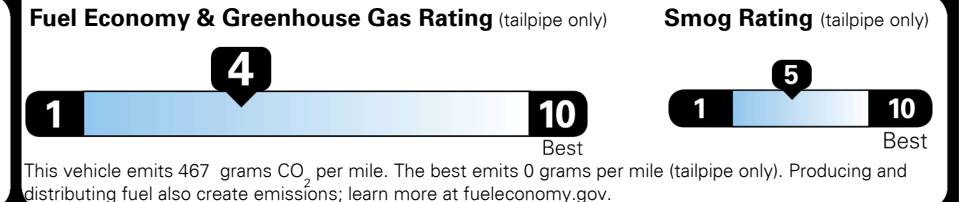

Full Tank of Gas

GENESIS WARRANTY

- 5-year/60,000-mile New Vehicle Warranty*
- 10-year/100,000-mile Powertrain Warranty*
- 7-year/Unlimited-mile Anti-perforation Warranty*
- Limited warranties, see retailer for details

Manufacturer's Suggested Retail Price: $87,650.00

ADDED FEATURES:

- *UYUNI WHITE(UYH) Paint $650.00
- Accessories
- *Cargo Blocks $40.00
- *Cargo Mat $200.00
- *Cargo Net $80.00
- *First Aid Kit $65.00
- *All Season Fitted Liners $235.00
- *Mud Guard Kit $170.00
- *NFC Key Card $30.00

SOLD TO: WA706 SHIPPED TO: WA706
GENESIS OF KIRKLAND
11930 124TH AVE NE
KIRKLAND WA 98034

VIN: KMUJBESC1TU332624	EXTERIOR COLOR: UYUNI WHITE	INTERIOR/SEAT COLOR: ULTRAMARINE BLUE W/
MODEL: V04F2A65	PORT OF ENTRY: PT	TRANSPORT: TRUCK
EMISSIONS: This vehicle is certified to meet emission requirements in all 50 states		ACCESSORY WEIGHT: 21 lbs./ 10 kgs.

TOTAL PRICE: $90,615.00

40 A 0266CGLOVI

Inland Freight & Handling : $1,495.00

EPA DOT Fuel Economy and Environment

Gasoline Vehicle

Fuel Economy

19 MPG
combined city/hwy

17 MPG
city

22 MPG
highway

5.3 gallons per 100 miles

Standard SUVs range from 12 to 115 MPG. The best vehicle rates 146 MPGe.

You spend $8,000
more in fuel costs over 5 years compared to the average new vehicle.

Annual fuel cost $3,300

Actual results will vary for many reasons, including driving conditions and how you drive and maintain your vehicle. The average new vehicle gets 29 MPG and costs $8,500 to fuel over 5 years. Cost estimates are based on 15,000 miles per year at $ 4.15 per gallon. MPGe is miles per gasoline gallon equivalent. Vehicle emissions are a significant cause of climate change and smog.

fueleconomy.gov
Calculate personalized estimates and compare vehicles

GOVERNMENT 5-STAR SAFETY RATINGS

Overall Vehicle Score ★ ★ ★ ★ ★

Based on the combined rating of frontal, side and rollover. Should ONLY be compared to other vehicles of similar size and weight.

Frontal Crash	Driver Passenger	★ ★ ★ ★
Based on the risk of injury in a frontal impact. Should ONLY be compared to other vehicles of similar size and weight.		
Side Crash	Front seat Rear seat	★ ★ ★ ★ ★
Based on the risk of injury in a side impact.		
Rollover		★ ★ ★ ★
Based on the risk of rollover in a single-vehicle crash.		

Manufacturer's suggested retail price includes manufacturer's recommended pre-delivery service. Gasoline license and title fees state and local taxes and dealer installed options and accessories are not included in the manufacturer's suggested retail price. This label has been affixed to this vehicle by Genesis Motor America, pursuant to the requirements of 15 U.S.C. 1231 et seq. which prohibits its removal or alteration prior to delivery to the ultimate purchaser.

Star ratings range from 1 to 5 stars (★★★★★) with 5 being the highest.
Source: National Highway Traffic Safety Administration (NHTSA).
www.safercar.gov or 1-888-327-4236

PARTS CONTENT INFORMATION

FOR VEHICLES IN THIS CARLINE: U.S./CANADIAN PARTS CONTENT: 3 %

MAJOR SOURCES OF FOREIGN PARTS CONTENT: KOREA: 80 %

FOR THIS VEHICLE: FINAL ASSEMBLY POINT: ULSAN, KOREA

COUNTRY OF ORIGIN:

ENGINE: KOREA TRANSMISSION: KOREA

Note: Parts content does not include final assembly, distribution, or other non-parts costs.