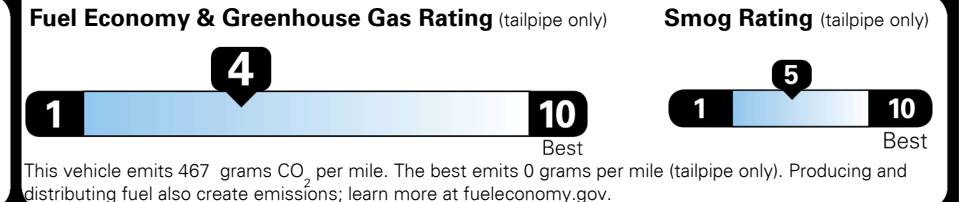

TOTAL PRICE: \$90,855.00

37 A 0436TPORGY

Inland Freight & Handling : \$1,495.00

EPA DOT Fuel Economy and Environment

Gasoline Vehicle

Fuel Economy

19 MPG
 combined city/hwy

17 MPG
 city

22 MPG
 highway

5.3 gallons per 100 miles

Standard SUVs range from 12 to 115 MPG. The best vehicle rates 146 MPGe.

You spend \$8,000
 more in fuel costs over 5 years compared to the average new vehicle.

Annual fuel cost \$3,300