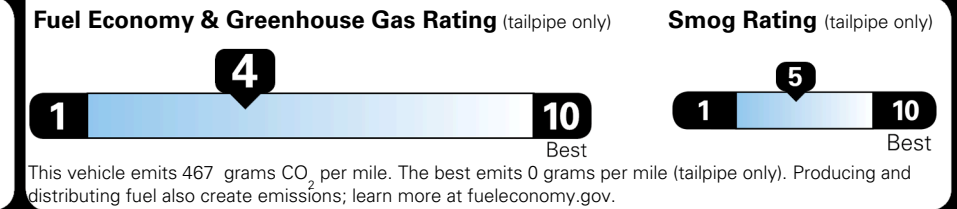

TOTAL PRICE: \$90,550.00

117 A 1487GLOVI 43

EPA DOT Fuel Economy and Environment

Gasoline Vehicle

You spend
\$8,000
 more in fuel costs
 over 5 years
 compared to the
 average new vehicle.

Annual fuel cost
\$3,300