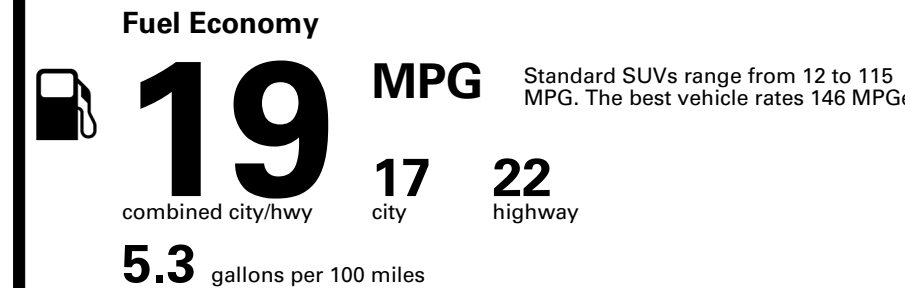

SOLD TO: PA707 SHIPPED TO: PA707
 GENESIS OF DOYLESTOWN
 4465 WEST SWAMP ROAD
 DOYLESTOWN PA 18902

Inland Freight & Handling : \$1,495.00

VIN: KMUJBESC1TU350699	EXTERIOR COLOR: BERING BLUE	INTERIOR/SEAT COLOR: ULTRAMARINE BLUE W/
MODEL: 8SFAAJ9GC7A5	PORT OF ENTRY: PH	TRANSPORT: TRUCK
EMISSIONS: This vehicle is certified to meet emission requirements in all 50 states		ACCESSORY WEIGHT: 20 lbs./ 9 kgs.

TOTAL PRICE: \$90,550.00

117 A 1487GLOVI 43

EPA DOT Fuel Economy and Environment

Gasoline Vehicle

You spend
\$8,000
 more in fuel costs
 over 5 years
 compared to the
 average new vehicle.

Annual fuel cost
\$3,300