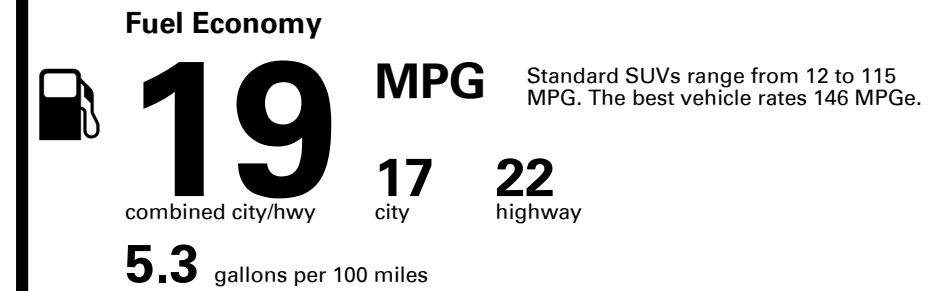

Inland Freight & Handling : \$1,495.00

VIN: KMUJBESC2TU297642	EXTERIOR COLOR: SAVILE SILVER	INTERIOR/SEAT COLOR: ULTRAMARINE BLUE W/
MODEL: V04F2A65	PORT OF ENTRY: NC	TRANSPORT: TRUCK
EMISSIONS: This vehicle is certified to meet emission requirements in all 50 states		ACCESSORY WEIGHT: 8 lbs./ 3 kgs.

TOTAL PRICE: \$90,060.00

196 A 1946VGLOVI 65

EPA DOT Fuel Economy and Environment

Gasoline Vehicle

You spend \$8,000
more in fuel costs over 5 years
compared to the average new vehicle.

Annual fuel cost \$3,300