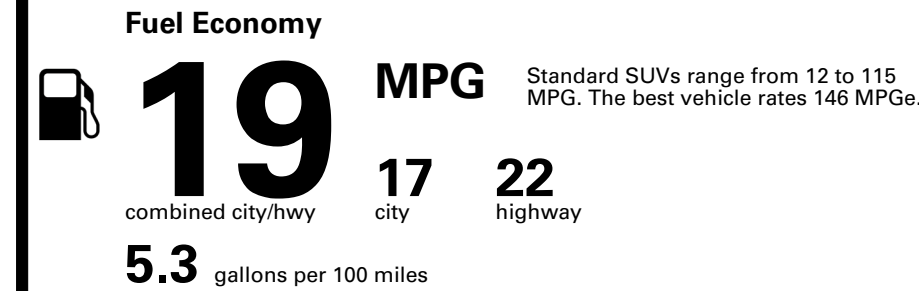

TOTAL PRICE: \$91,070.00

314 A 3206QG
Inland Freight & Handling : \$1,495.00

EPA DOT Fuel Economy and Environment

Gasoline Vehicle

You spend \$8,000
more in fuel costs over 5 years
compared to the average new vehicle.