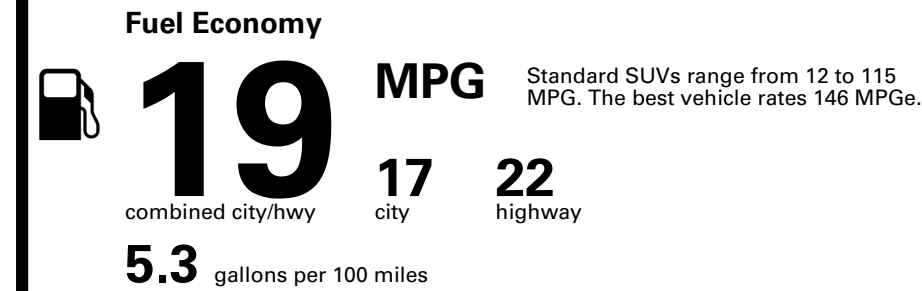

TOTAL PRICE: \$90,125.00

120 A 1096QASIAN 3

Inland Freight & Handling : \$1,495.00

EPA DOT Fuel Economy and Environment

Gasoline Vehicle

You spend \$8,000
more in fuel costs over 5 years compared to the average new vehicle.

Annual fuel cost \$3,300

Fuel Economy & Greenhouse Gas Rating (tailpipe only)

Smog Rating (tailpipe only)

This vehicle emits 467 grams CO₂ per mile. The best emits 0 grams per mile (tailpipe only). Producing and distributing fuel also create emissions; learn more at fueleconomy.gov.