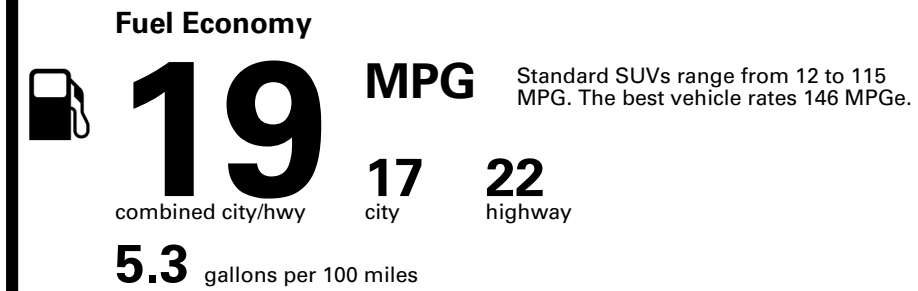

Inland Freight & Handling : \$1,495.00

TOTAL PRICE: \$90,205.00

90 A 1006TMORNI 5

EPA DOT Fuel Economy and Environment

Gasoline Vehicle

You spend \$8,000
more in fuel costs over 5 years
compared to the average new vehicle.

Annual fuel cost \$3,300

Fuel Economy & Greenhouse Gas Rating (tailpipe only)

Smog Rating (tailpipe only)

This vehicle emits 467 grams CO₂ per mile. The best emits 0 grams per mile (tailpipe only). Producing and distributing fuel also create emissions; learn more at fueleconomy.gov.