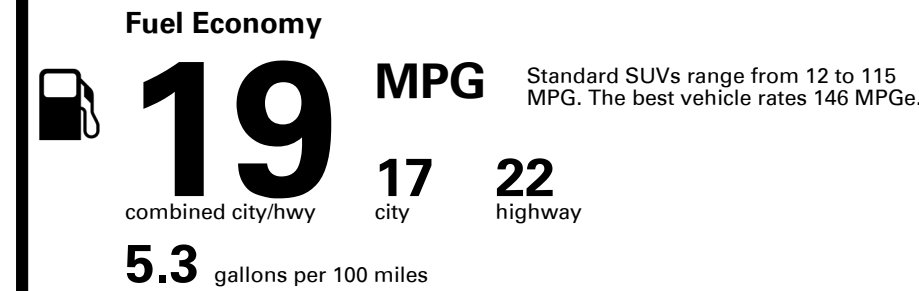

MULTIMEDIA & CONNECTIVITY

- 27" OLED Instrument Cluster & Navigation
- SiriusXM® Radio w/ 90-day trial subscription; Not Available in AK & HI
- Wireless Apple CarPlay® & Android Auto™
- Bang & Olufsen® Premium Audio
- Active Noise Control
- Genesis Digital Key
- Wireless Device Charger - Front

Full Tank of Gas

GENESIS WARRANTY

- 5-year/60,000-mile New Vehicle Warranty*
- 10-year/100,000-mile Powertrain Warranty*
- 7-year/Unlimited-mile Anti-perforation Warranty*
- Limited warranties, see retailer for details

Manufacturer's Suggested Retail Price: $87,650.00

ADDED FEATURES:

· *BERING BLUE(GBE) Paint $650.00

Accessories

- *Cargo Mat $170.00
- *First Aid Kit $65.00
- *Mud Guard Kit $160.00
- *NFC Key Card $30.00

SOLD TO: VA702 SHIPPED TO: VA702
GENESIS OF SPRINGFIELD
7619 LOISDALE ROAD
SPRINGFIELD VA 22150

VIN: KMUJBESC4TU316482	EXTERIOR COLOR: BERING BLUE	INTERIOR/SEAT COLOR: ULTRAMARINE BLUE W/
MODEL: V04F2A65	PORT OF ENTRY: PH	TRANSPORT: TRUCK
EMISSIONS: This vehicle is certified to meet emission requirements in all 50 states		ACCESSORY WEIGHT: 9 lbs./ 4 kgs.

TOTAL PRICE: $90,220.00

EPA DOT Fuel Economy and Environment

Gasoline Vehicle

You spend $8,000
more in fuel costs over 5 years compared to the average new vehicle.

Annual fuel cost $3,300

Fuel Economy & Greenhouse Gas Rating (tailpipe only)

Smog Rating (tailpipe only)

This vehicle emits 467 grams CO₂ per mile. The best emits 0 grams per mile (tailpipe only). Producing and distributing fuel also create emissions; learn more at fueleconomy.gov.

Actual results will vary for many reasons, including driving conditions and how you drive and maintain your vehicle. The average new vehicle gets 29 MPG and costs $8,500 to fuel over 5 years. Cost estimates are based on 15,000 miles per year at $ 4.15 per gallon. MPGe is miles per gasoline gallon equivalent. Vehicle emissions are a significant cause of climate change and smog.

fueleconomy.gov

Calculate personalized estimates and compare vehicles

GOVERNMENT 5-STAR SAFETY RATINGS

Overall Vehicle Score ★ ★ ★ ★ ★

Based on the combined rating of frontal, side and rollover. Should ONLY be compared to other vehicles of similar size and weight.

Frontal Crash Driver ★ ★ ★ ★

Crash Passenger ★ ★ ★ ★

Based on the risk of injury in a frontal impact. Should ONLY be compared to other vehicles of similar size and weight.

Side Crash Front seat ★ ★ ★ ★ ★

Crash Rear seat ★ ★ ★ ★ ★

Based on the risk of injury in a side impact.

Rollover ★ ★ ★ ★

Based on the risk of rollover in a single-vehicle crash.

Star ratings range from 1 to 5 stars (★★★★★) with 5 being the highest.

Source: National Highway Traffic Safety Administration (NHTSA).

www.safercar.gov or 1-888-327-4236

Manufacturer's suggested retail price includes manufacturer's recommended pre-delivery service. Gasoline license and title fees state and local taxes and dealer installed options and accessories are not included in the manufacturer's suggested retail price. This label has been affixed to this vehicle by Genesis Motor America, pursuant to the requirements of 15 U.S.C. 1231 et seq. which prohibits its removal or alteration prior to delivery to the ultimate purchaser.

PARTS CONTENT INFORMATION

FOR VEHICLES IN THIS CARLINE: U.S./CANADIAN PARTS CONTENT: 3 %

MAJOR SOURCES OF FOREIGN PARTS CONTENT: KOREA: 80 %

FOR THIS VEHICLE: FINAL ASSEMBLY POINT: ULSAN, KOREA

COUNTRY OF ORIGIN:

ENGINE: KOREA

TRANSMISSION: KOREA

Note: Parts content does not include final assembly, distribution, or other non-parts costs.