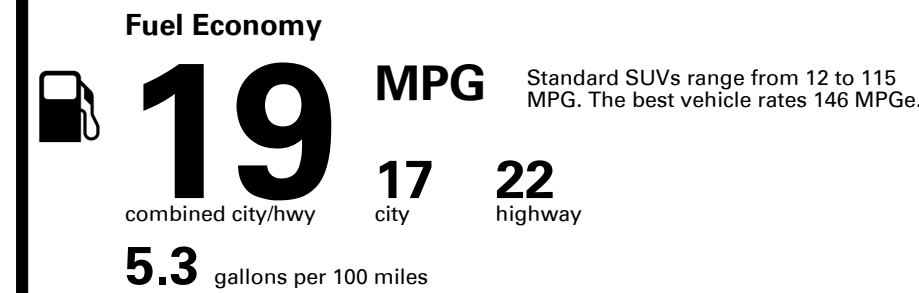

EMISSIONS:
 This vehicle is certified to meet emission requirements in all 50 states

Inland Freight & Handling : \$1,495.00

TOTAL PRICE: \$90,350.00

EPA DOT Fuel Economy and Environment

Gasoline Vehicle

You spend \$8,000
 more in fuel costs over 5 years compared to the average new vehicle.

Annual fuel cost \$3,300

Fuel Economy & Greenhouse Gas Rating (tailpipe only)

Smog Rating (tailpipe only)

This vehicle emits 467 grams CO₂ per mile. The best emits 0 grams per mile (tailpipe only). Producing and distributing fuel also create emissions; learn more at fueleconomy.gov.