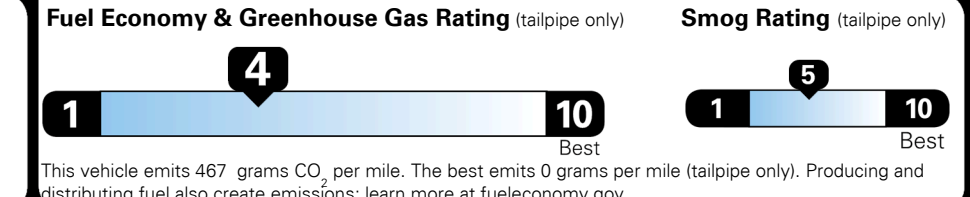

Full Tank of Gas

GENESIS WARRANTY

- 5-year/60,000-mile New Vehicle Warranty*
- 10-year/100,000-mile Powertrain Warranty*
- 7-year/Unlimited-mile Anti-perforation Warranty*
- Limited warranties, see retailer for details

Manufacturer's Suggested Retail Price: $87,650.00

ADDED FEATURES:

- *BERING BLUE(GBE) Paint $650.00
- Accessories
- *Cargo Net $80.00
- *First Aid Kit $65.00
- *All Season Fitted Liners $235.00
- *NFC Key Card $30.00
- *Floating Wheel Cap $215.00

SOLD TO: IL704 SHIPPED TO: IL704
GENESIS OF NORTH AURORA
204 HANSEN BOULEVARD
NORTH AURORA IL 60542

VIN: KMUJBESC4TU336263	EXTERIOR COLOR: BERING BLUE	INTERIOR/SEAT COLOR: OBSIDIAN BLACK/OBSIDIAN
MODEL: V04F2A65	PORT OF ENTRY: TC	TRANSPORT: TRUCK
EMISSIONS: This vehicle is certified to meet emission requirements in all 50 states		ACCESSORY WEIGHT: 15 lbs./ 7 kgs.

Inland Freight & Handling : $1,495.00

TOTAL PRICE: $90,420.00

37 A 0466TGLOVI

EPA DOT Fuel Economy and Environment

Gasoline Vehicle

Fuel Economy

19 MPG
combined city/hwy

17 MPG
city

22 MPG
highway

5.3 gallons per 100 miles

Standard SUVs range from 12 to 115 MPG. The best vehicle rates 146 MPGe.

You spend $8,000
more in fuel costs over 5 years compared to the average new vehicle.

Annual fuel cost $3,300

Actual results will vary for many reasons, including driving conditions and how you drive and maintain your vehicle. The average new vehicle gets 29 MPG and costs $8,500 to fuel over 5 years. Cost estimates are based on 15,000 miles per year at $ 4.15 per gallon. MPGe is miles per gasoline gallon equivalent. Vehicle emissions are a significant cause of climate change and smog.

fueleconomy.gov
Calculate personalized estimates and compare vehicles

GOVERNMENT 5-STAR SAFETY RATINGS

Overall Vehicle Score ★ ★ ★ ★ ★

Based on the combined rating of frontal, side and rollover. Should ONLY be compared to other vehicles of similar size and weight.

Frontal Crash	Driver Passenger	★ ★ ★ ★
Based on the risk of injury in a frontal impact. Should ONLY be compared to other vehicles of similar size and weight.		
Side Crash	Front seat Rear seat	★ ★ ★ ★ ★
Based on the risk of injury in a side impact.		
Rollover		★ ★ ★ ★
Based on the risk of rollover in a single-vehicle crash.		

Star ratings range from 1 to 5 stars (★★★★★) with 5 being the highest.
Source: National Highway Traffic Safety Administration (NHTSA).
www.safercar.gov or 1-888-327-4236

Manufacturer's suggested retail price includes manufacturer's recommended pre-delivery service. Gasoline license and title fees state and local taxes and dealer installed options and accessories are not included in the manufacturer's suggested retail price. This label has been affixed to this vehicle by Genesis Motor America, pursuant to the requirements of 15 U.S.C. 1231 et seq. which prohibits its removal or alteration prior to delivery to the ultimate purchaser.

PARTS CONTENT INFORMATION

FOR VEHICLES IN THIS CARLINE: U.S./CANADIAN PARTS CONTENT: 3 %

MAJOR SOURCES OF FOREIGN PARTS CONTENT: KOREA: 80 %

FOR THIS VEHICLE: FINAL ASSEMBLY POINT: ULSAN, KOREA

COUNTRY OF ORIGIN:

ENGINE: KOREA TRANSMISSION: KOREA

Note: Parts content does not include final assembly, distribution, or other non-parts costs.