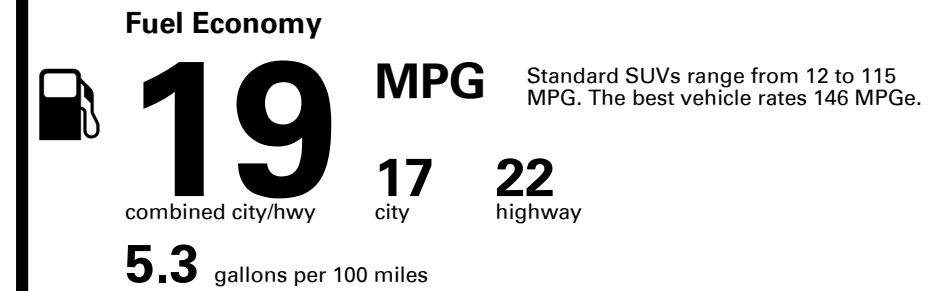

MULTIMEDIA & CONNECTIVITY

- 27" OLED Instrument Cluster & Navigation
- SiriusXM® Radio w/ 90-day trial subscription; Not Available in AK & HI
- Wireless Apple CarPlay® & Android Auto™
- Bang & Olufsen® Premium Audio
- Active Noise Control
- Genesis Digital Key
- Wireless Device Charger - Front

Full Tank of Gas

GENESIS WARRANTY

- 5-year/60,000-mile New Vehicle Warranty*
- 10-year/100,000-mile Powertrain Warranty*
- 7-year/Unlimited-mile Anti-perforation Warranty*
- Limited warranties, see retailer for details

Manufacturer's Suggested Retail Price: $87,650.00

ADDED FEATURES:

- *MAUNA RED(RJK) Paint $650.00

Accessories

- *Cargo Net $80.00
- *Roadside Assistance Kit $105.00
- *First Aid Kit $65.00
- *All Season Fitted Liners $235.00
- *NFC Key Card $30.00
- *Floating Wheel Cap $215.00

SOLD TO: VA701 SHIPPED TO: VA701
GENESIS OF ALEXANDRIA
1801 MOUNT VERNON AVE
ALEXANDRIA VA 22301

Inland Freight & Handling : $1,495.00

VIN: KMUJBESC4TU341785	EXTERIOR COLOR: MAUNA RED	INTERIOR/SEAT COLOR: SEVILLA RED/OBSIDIAN
MODEL: V04F2A65	PORT OF ENTRY: PH	TRANSPORT: TRUCK
ACCESSORY WEIGHT: 20 lbs./ 9 kgs.		

TOTAL PRICE: $90,525.00

EMISSIONS:
This vehicle is certified to meet emission requirements in all 50 states

EPA DOT Fuel Economy and Environment

Gasoline Vehicle

You spend $8,000
more in fuel costs over 5 years compared to the average new vehicle.

Annual fuel cost $3,300

Fuel Economy & Greenhouse Gas Rating (tailpipe only)

Smog Rating (tailpipe only)

This vehicle emits 467 grams CO₂ per mile. The best emits 0 grams per mile (tailpipe only). Producing and distributing fuel also create emissions; learn more at fueleconomy.gov.

Actual results will vary for many reasons, including driving conditions and how you drive and maintain your vehicle. The average new vehicle gets 29 MPG and costs $8,500 to fuel over 5 years. Cost estimates are based on 15,000 miles per year at $ 4.15 per gallon. MPGe is miles per gasoline gallon equivalent. Vehicle emissions are a significant cause of climate change and smog.

fueleconomy.gov

Calculate personalized estimates and compare vehicles

GOVERNMENT 5-STAR SAFETY RATINGS

Overall Vehicle Score ★ ★ ★ ★ ★

Based on the combined rating of frontal, side and rollover. Should ONLY be compared to other vehicles of similar size and weight.

Frontal Crash Driver ★ ★ ★ ★

Crash Passenger ★ ★ ★ ★

Based on the risk of injury in a frontal impact. Should ONLY be compared to other vehicles of similar size and weight.

Side Crash Front seat ★ ★ ★ ★ ★

Crash Rear seat ★ ★ ★ ★ ★

Based on the risk of injury in a side impact.

Rollover ★ ★ ★ ★

Based on the risk of rollover in a single-vehicle crash.

Star ratings range from 1 to 5 stars (★★★★★) with 5 being the highest.

Source: National Highway Traffic Safety Administration (NHTSA).

www.safercar.gov or 1-888-327-4236

Manufacturer's suggested retail price includes manufacturer's recommended pre-delivery service. Gasoline license and title fees state and local taxes and dealer installed options and accessories are not included in the manufacturer's suggested retail price. This label has been affixed to this vehicle by Genesis Motor America, pursuant to the requirements of 15 U.S.C. 1231 et seq. which prohibits its removal or alteration prior to delivery to the ultimate purchaser.

PARTS CONTENT INFORMATION

FOR VEHICLES IN THIS CARLINE: U.S./CANADIAN PARTS CONTENT: 3 %

MAJOR SOURCES OF FOREIGN PARTS CONTENT: KOREA: 80 %

FOR THIS VEHICLE: FINAL ASSEMBLY POINT: ULSAN, KOREA

COUNTRY OF ORIGIN:

ENGINE: KOREA TRANSMISSION: KOREA

Note: Parts content does not include final assembly, distribution, or other non-parts costs.