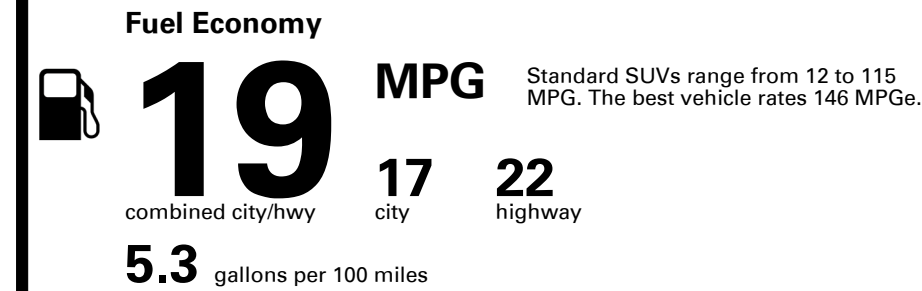

Manufacturer's Suggested Retail Price: \$87,650.00

ADDED FEATURES:

- *SAVILE SILVER(SSS) Paint \$650.00

SOLD TO: VA702 SHIPPED TO: VA702
 GENESIS OF SPRINGFIELD
 7619 LOISDALE ROAD
 SPRINGFIELD VA 22150

VIN: KMUJBESC5TU316930	EXTERIOR COLOR: SAVILE SILVER	INTERIOR/SEAT COLOR: ULTRAMARINE BLUE W/
MODEL: V04F2A65	PORT OF ENTRY: PH	TRANSPORT: TRUCK
EMISSIONS: This vehicle is certified to meet emission requirements in all 50 states		ACCESSORY WEIGHT: 1 lbs./ 0 kgs.

TOTAL PRICE: \$89,795.00

Inland Freight & Handling : \$1,495.00

EPA DOT Fuel Economy and Environment

Gasoline Vehicle

You spend \$8,000
 more in fuel costs over 5 years compared to the average new vehicle.