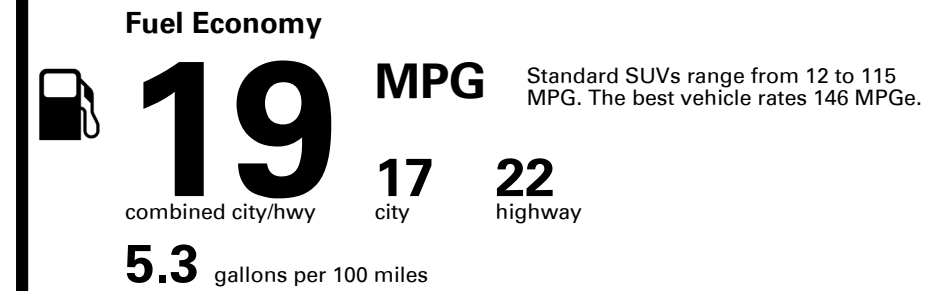

EMISSIONS:
This vehicle is certified to meet emission requirements in all 50 states

Inland Freight & Handling : \$1,495.00

TOTAL PRICE: \$89,795.00

EPA DOT Fuel Economy and Environment

Gasoline Vehicle

You spend \$8,000
more in fuel costs over 5 years compared to the average new vehicle.

Annual fuel cost \$3,300

Fuel Economy & Greenhouse Gas Rating (tailpipe only)

Smog Rating (tailpipe only)

This vehicle emits 467 grams CO₂ per mile. The best emits 0 grams per mile (tailpipe only). Producing and distributing fuel also create emissions; learn more at fueleconomy.gov.