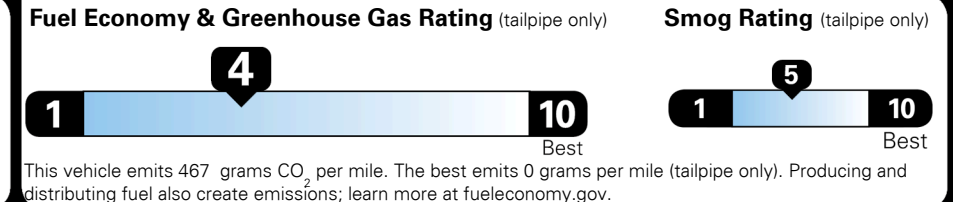

Full Tank of Gas

GENESIS WARRANTY

- 5-year/60,000-mile New Vehicle Warranty*
- 10-year/100,000-mile Powertrain Warranty*
- 7-year/Unlimited-mile Anti-perforation Warranty*
- Limited warranties, see retailer for details

Manufacturer's Suggested Retail Price: $87,650.00

ADDED FEATURES:

- *UYUNI WHITE(UYH) Paint $650.00
- Accessories
- *Cargo Blocks $40.00
- *Cargo Mat $170.00
- *Cargo Net $55.00
- *First Aid Kit $65.00
- *All Season Fitted Liners $235.00
- *Mud Guard Kit $160.00
- *NFC Key Card $30.00

SOLD TO: TX738 SHIPPED TO: TX738
GENESIS OF WEST HOUSTON
16803 KATY FREEWAY
HOUSTON TX 77094

VIN: KMUJBESC6TU323398	EXTERIOR COLOR: UYUNI WHITE	INTERIOR/SEAT COLOR: VANILLA BEIGE/SMOKY
MODEL: V04F2A65	PORT OF ENTRY: NC	TRANSPORT: TRUCK
EMISSIONS: This vehicle is certified to meet emission requirements in all 50 states		ACCESSORY WEIGHT: 21 lbs./ 10 kgs.

TOTAL PRICE: $90,550.00

345 A 3536VSOO
Inland Freight & Handling : $1,495.00

EPA DOT Fuel Economy and Environment

Gasoline Vehicle

Fuel Economy

19 MPG
combined city/hwy

17 MPG
city

22 MPG
highway

5.3 gallons per 100 miles

Standard SUVs range from 12 to 115 MPG. The best vehicle rates 146 MPGe.

You spend $8,000
more in fuel costs over 5 years compared to the average new vehicle.

Annual fuel cost $3,300

Actual results will vary for many reasons, including driving conditions and how you drive and maintain your vehicle. The average new vehicle gets 29 MPG and costs $8,500 to fuel over 5 years. Cost estimates are based on 15,000 miles per year at $ 4.15 per gallon. MPGe is miles per gasoline gallon equivalent. Vehicle emissions are a significant cause of climate change and smog.

fueleconomy.gov
Calculate personalized estimates and compare vehicles

Smartphone QR Code

GOVERNMENT 5-STAR SAFETY RATINGS

Overall Vehicle Score ★ ★ ★ ★ ★

Based on the combined rating of frontal, side and rollover. Should ONLY be compared to other vehicles of similar size and weight.

Frontal Crash	Driver Passenger	★ ★ ★ ★
Based on the risk of injury in a frontal impact. Should ONLY be compared to other vehicles of similar size and weight.		
Side Crash	Front seat Rear seat	★ ★ ★ ★ ★
Based on the risk of injury in a side impact.		
Rollover		★ ★ ★ ★
Based on the risk of rollover in a single-vehicle crash.		

Manufacturer's suggested retail price includes manufacturer's recommended pre-delivery service. Gasoline license and title fees state and local taxes and dealer installed options and accessories are not included in the manufacturer's suggested retail price. This label has been affixed to this vehicle by Genesis Motor America, pursuant to the requirements of 15 U.S.C. 1231 et seq. which prohibits its removal or alteration prior to delivery to the ultimate purchaser.

Star ratings range from 1 to 5 stars (★★★★★) with 5 being the highest.
Source: National Highway Traffic Safety Administration (NHTSA).
www.safercar.gov or 1-888-327-4236

PARTS CONTENT INFORMATION

FOR VEHICLES IN THIS CARLINE: U.S./CANADIAN PARTS CONTENT: 3 %

MAJOR SOURCES OF FOREIGN PARTS CONTENT: KOREA: 80 %

FOR THIS VEHICLE: FINAL ASSEMBLY POINT: ULSAN, KOREA

COUNTRY OF ORIGIN:

ENGINE: KOREA TRANSMISSION: KOREA

Note: Parts content does not include final assembly, distribution, or other non-parts costs.