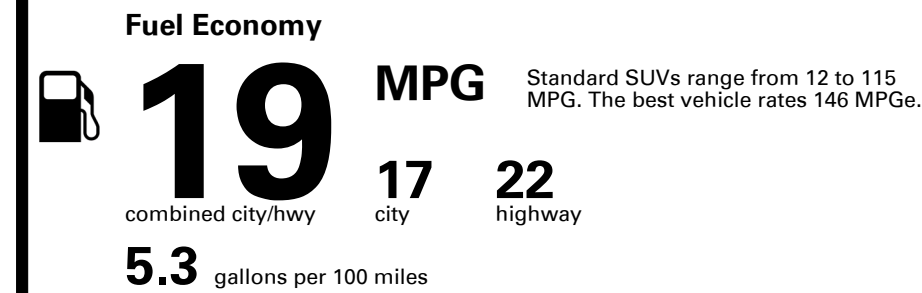

MULTIMEDIA & CONNECTIVITY

- 27" OLED Instrument Cluster & Navigation
- SiriusXM® Radio w/ 90-day trial subscription; Not Available in AK & HI
- Wireless Apple CarPlay® & Android Auto™
- Bang & Olufsen® Premium Audio
- Active Noise Control
- Genesis Digital Key
- Wireless Device Charger - Front

Full Tank of Gas

GENESIS WARRANTY

- 5-year/60,000-mile New Vehicle Warranty*
- 10-year/100,000-mile Powertrain Warranty*
- 7-year/Unlimited-mile Anti-perforation Warranty*
- Limited warranties, see retailer for details

Manufacturer's Suggested Retail Price: $87,650.00

ADDED FEATURES:

· *BERING BLUE(GBE) Paint $650.00

Accessories

- *Cargo Mat $200.00
- *Cargo Net $80.00
- *First Aid Kit $65.00
- *NFC Key Card $30.00

SOLD TO: VA718 SHIPPED TO: VA718
GENESIS OF CHANTILLY
14848 STONECROFT CENTER COURT
CHANTILLY VA 20151

VIN: KMUJBESC6TU346342	EXTERIOR COLOR: BERING BLUE	INTERIOR/SEAT COLOR: ULTRAMARINE BLUE W/
MODEL: V04F2A65	PORT OF ENTRY: PH	TRANSPORT: TRUCK
EMISSIONS: This vehicle is certified to meet emission requirements in all 50 states		ACCESSORY WEIGHT: 8 lbs./ 4 kgs.

TOTAL PRICE: $90,170.00

EPA DOT Fuel Economy and Environment

Gasoline Vehicle

You spend $8,000
more in fuel costs over 5 years compared to the average new vehicle.

Annual fuel cost $3,300

Fuel Economy & Greenhouse Gas Rating (tailpipe only)

Smog Rating (tailpipe only)

This vehicle emits 467 grams CO₂ per mile. The best emits 0 grams per mile (tailpipe only). Producing and distributing fuel also create emissions; learn more at fueleconomy.gov.

Actual results will vary for many reasons, including driving conditions and how you drive and maintain your vehicle. The average new vehicle gets 29 MPG and costs $8,500 to fuel over 5 years. Cost estimates are based on 15,000 miles per year at $ 4.15 per gallon. MPGe is miles per gasoline gallon equivalent. Vehicle emissions are a significant cause of climate change and smog.

fueleconomy.gov

Calculate personalized estimates and compare vehicles

GOVERNMENT 5-STAR SAFETY RATINGS

Overall Vehicle Score ★ ★ ★ ★ ★

Based on the combined rating of frontal, side and rollover. Should ONLY be compared to other vehicles of similar size and weight.

Frontal Crash Driver ★ ★ ★ ★

Crash Passenger ★ ★ ★ ★

Based on the risk of injury in a frontal impact. Should ONLY be compared to other vehicles of similar size and weight.

Side Crash Front seat ★ ★ ★ ★ ★

Crash Rear seat ★ ★ ★ ★ ★

Based on the risk of injury in a side impact.

Rollover ★ ★ ★ ★

Based on the risk of rollover in a single-vehicle crash.

Star ratings range from 1 to 5 stars (★★★★★) with 5 being the highest.

Source: National Highway Traffic Safety Administration (NHTSA).

www.safercar.gov or 1-888-327-4236

Manufacturer's suggested retail price includes manufacturer's recommended pre-delivery service. Gasoline license and title fees state and local taxes and dealer installed options and accessories are not included in the manufacturer's suggested retail price. This label has been affixed to this vehicle by Genesis Motor America, pursuant to the requirements of 15 U.S.C. 1231 et seq. which prohibits its removal or alteration prior to delivery to the ultimate purchaser.

PARTS CONTENT INFORMATION

FOR VEHICLES IN THIS CARLINE: U.S./CANADIAN PARTS CONTENT: 3 %

MAJOR SOURCES OF FOREIGN PARTS CONTENT: KOREA: 80 %

FOR THIS VEHICLE: FINAL ASSEMBLY POINT: ULSAN, KOREA

COUNTRY OF ORIGIN:

ENGINE: KOREA TRANSMISSION: KOREA

Note: Parts content does not include final assembly, distribution, or other non-parts costs.