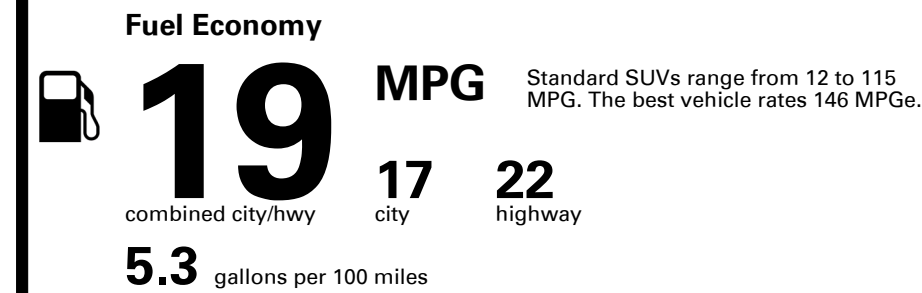

Inland Freight & Handling : \$1,495.00

TOTAL PRICE: \$90,325.00

342 A 3486HMORNI 450

EPA DOT Fuel Economy and Environment

Gasoline Vehicle

You spend \$8,000
more in fuel costs over 5 years compared to the average new vehicle.

Annual fuel cost \$3,300

Fuel Economy & Greenhouse Gas Rating (tailpipe only)

Smog Rating (tailpipe only)

This vehicle emits 467 grams CO₂ per mile. The best emits 0 grams per mile (tailpipe only). Producing and distributing fuel also create emissions; learn more at fueleconomy.gov.