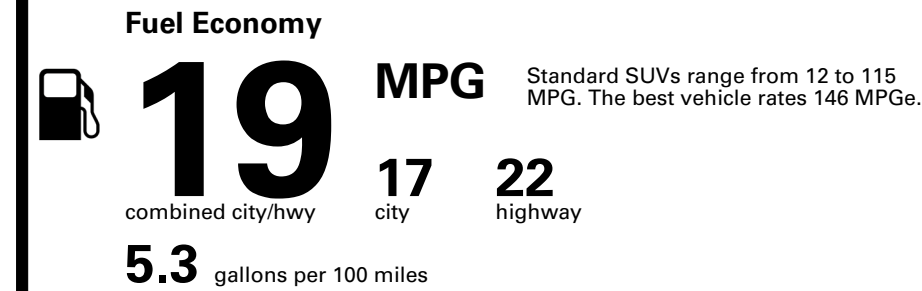

TOTAL PRICE: \$90,550.00

105 A 1386DON 2

Inland Freight & Handling : \$1,495.00

EPA DOT Fuel Economy and Environment

Gasoline Vehicle

You spend \$8,000
more in fuel costs over 5 years compared to the average new vehicle.

Annual fuel cost \$3,300

Fuel Economy & Greenhouse Gas Rating (tailpipe only)

Smog Rating (tailpipe only)

This vehicle emits 467 grams CO₂ per mile. The best emits 0 grams per mile (tailpipe only). Producing and distributing fuel also create emissions; learn more at fueleconomy.gov.