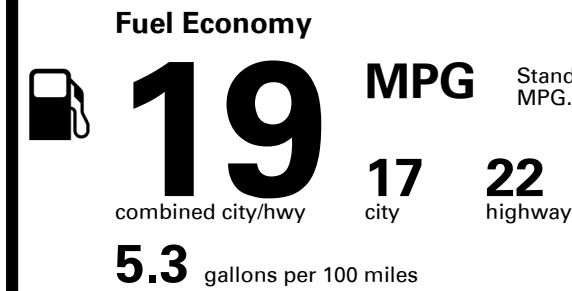

Inland Freight & Handling : \$1,495.00

TOTAL PRICE: \$89,795.00

203 A 2096HASIAN 31

EPA DOT Fuel Economy and Environment

Gasoline Vehicle

Standard SUVs range from 12 to 115 MPG. The best vehicle rates 146 MPGe.

You spend \$8,000
more in fuel costs over 5 years
 compared to the average new vehicle.

Annual fuel cost \$3,300

Fuel Economy & Greenhouse Gas Rating (tailpipe only)

Smog Rating (tailpipe only)

This vehicle emits 467 grams CO₂ per mile. The best emits 0 grams per mile (tailpipe only). Producing and distributing fuel also create emissions; learn more at fueleconomy.gov.