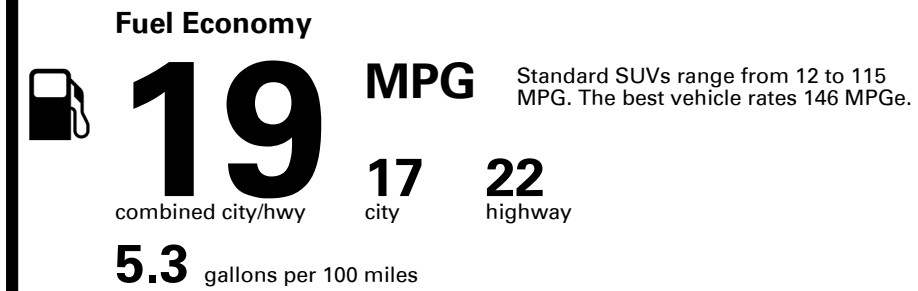

TOTAL PRICE: \$92,050.00

EPA DOT Fuel Economy and Environment

Gasoline Vehicle

You spend \$8,000
more in fuel costs over 5 years compared to the average new vehicle.

Annual fuel cost \$3,300

Fuel Economy & Greenhouse Gas Rating (tailpipe only)