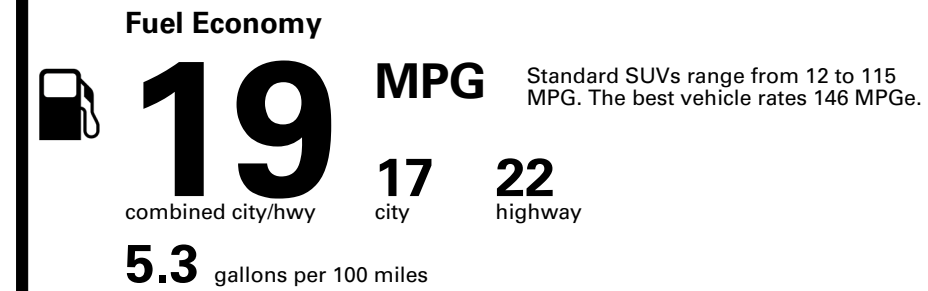

TOTAL PRICE: \$91,575.00

98 A 1106LAKE 3

Inland Freight & Handling : \$1,495.00

EPA DOT Fuel Economy and Environment

Gasoline Vehicle

You spend \$8,000
more in fuel costs over 5 years compared to the average new vehicle.

Annual fuel cost \$3,300

Fuel Economy & Greenhouse Gas Rating (tailpipe only)

Smog Rating (tailpipe only)

This vehicle emits 467 grams CO₂ per mile. The best emits 0 grams per mile (tailpipe only). Producing and distributing fuel also create emissions; learn more at fueleconomy.gov.