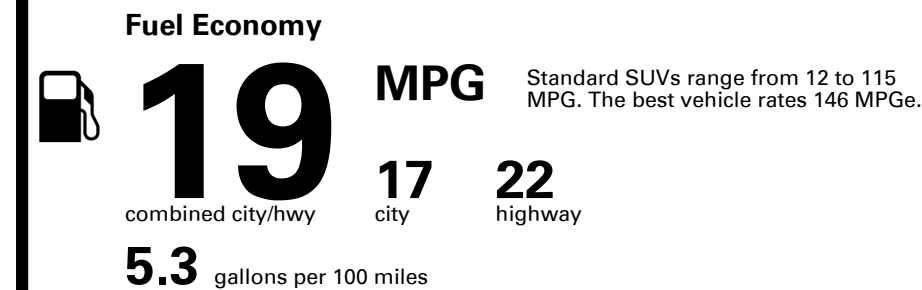

TOTAL PRICE: \$91,920.00

63 A 0726VGLOVI

EPA DOT Fuel Economy and Environment

You spend \$8,000
more in fuel costs over 5 years compared to the average new vehicle.

Annual fuel cost \$3,300

Fuel Economy & Greenhouse Gas Rating (tailpipe only)