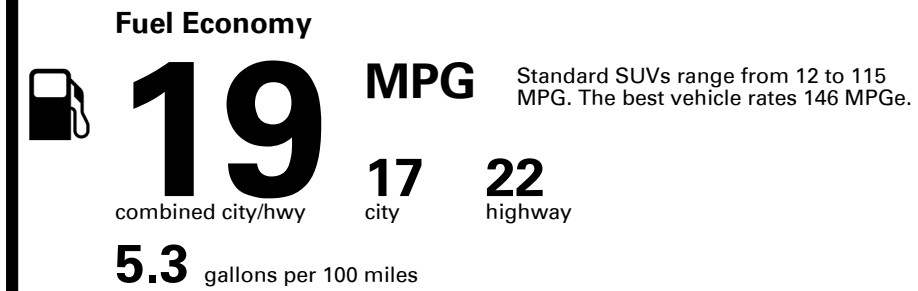

TOTAL PRICE: \$91,920.00

EPA DOT Fuel Economy and Environment

Gasoline Vehicle

You spend \$8,000
more in fuel costs over 5 years compared to the average new vehicle.

Annual fuel cost \$3,300

Fuel Economy & Greenhouse Gas Rating (tailpipe only)