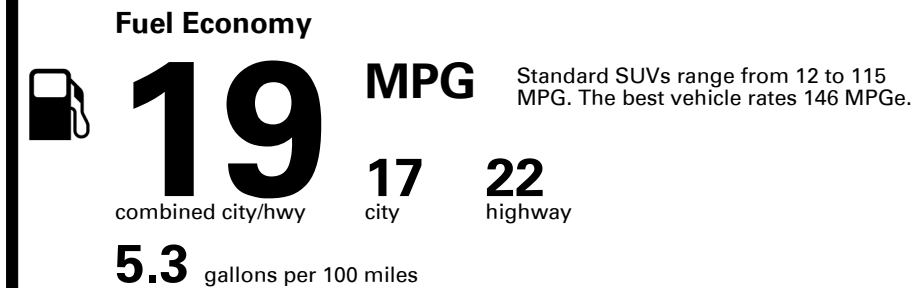

TOTAL PRICE: \$92,045.00

349 A 3576VGLOVI

EPA DOT Fuel Economy and Environment

You spend \$8,000
more in fuel costs over 5 years compared to the average new vehicle.

Annual fuel cost \$3,300

Fuel Economy & Greenhouse Gas Rating (tailpipe only)