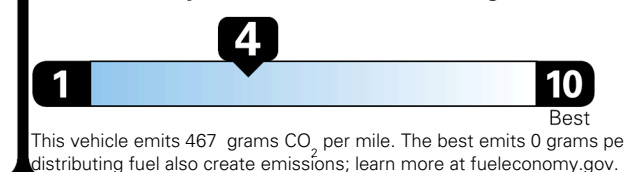

## EPA DOT Fuel Economy and Environment

Gasoline Vehicle

**Fuel Economy**

**19** MPG  
 combined city/hwy

**17** MPG  
 city

**22** MPG  
 highway

**5.3** gallons per 100 miles

Standard SUVs range from 12 to 115 MPG. The best vehicle rates 146 MPGe.

#### Fuel Economy & Greenhouse Gas Rating (tailpipe only)