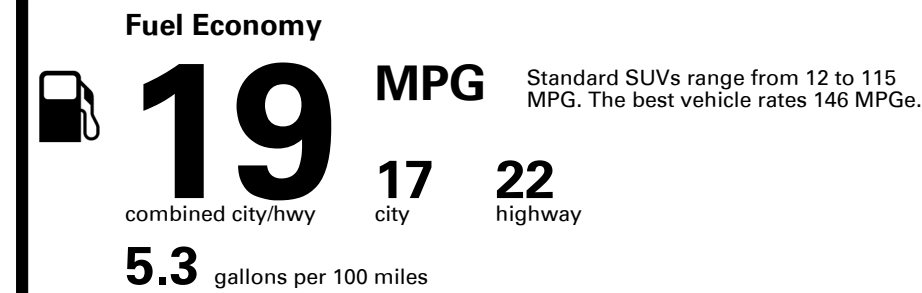

TOTAL PRICE: \$92,000.00

EPA DOT Fuel Economy and Environment

You spend \$8,000 more in fuel costs over 5 years compared to the average new vehicle.

Annual fuel cost \$3,300

Fuel Economy & Greenhouse Gas Rating (tailpipe only)