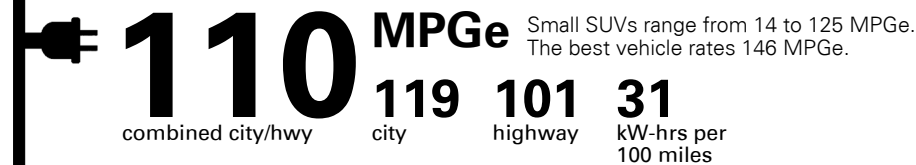

Inland Freight & Handling : \$1,495.00

TOTAL PRICE: \$55,105.00

EPA DOT Fuel Economy and Environment

Electric Vehicle

Fuel Economy

You save \$4,500
 in fuel costs over 5 years compared to the average new vehicle.