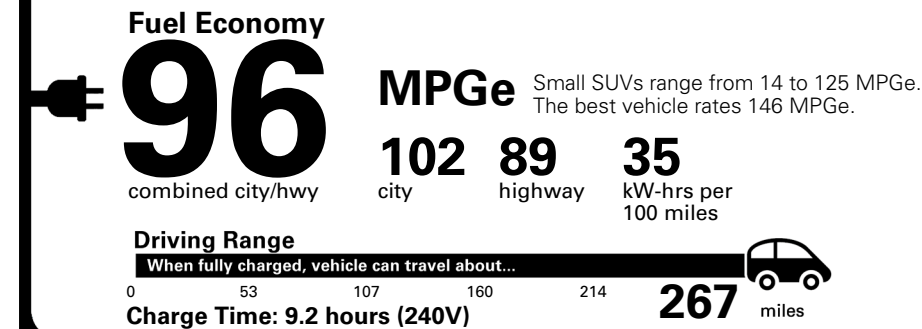

## EPA DOT Fuel Economy and Environment

Electric Vehicle

**You save \$4,000**  
in fuel costs over 5 years compared to the average new vehicle.

**Annual fuel cost \$900**

Actual results will vary for many reasons, including driving conditions and how you drive and maintain your vehicle. The average new vehicle gets 29 MPG and costs \$8,500 to fuel over 5 years. Cost estimates are based on 15,000 miles per year at \$0.17 per kW-hr. MPGe is miles per gasoline gallon equivalent. Vehicle emissions are a significant cause of climate change and smog.