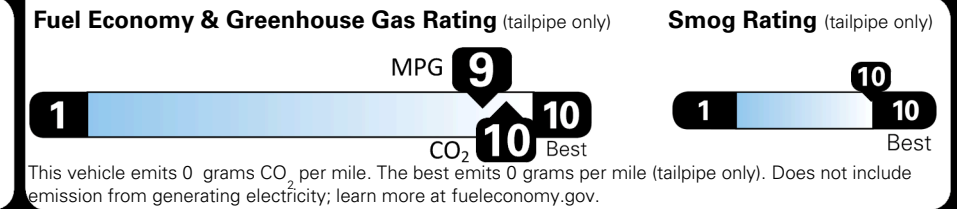

## EPA DOT Fuel Economy and Environment

Electric Vehicle

**You save \$4,000**  
in fuel costs over 5 years compared to the average new vehicle.

**Annual fuel cost \$900**

Actual results will vary for many reasons, including driving conditions and how you drive and maintain your vehicle. The average new vehicle gets 29 MPG and costs \$8,500 to fuel over 5 years. Cost estimates are based on 15,000 miles per year at \$0.17 per kW-hr. MPGe is miles per gasoline gallon equivalent. Vehicle emissions are a significant cause of climate change and smog.