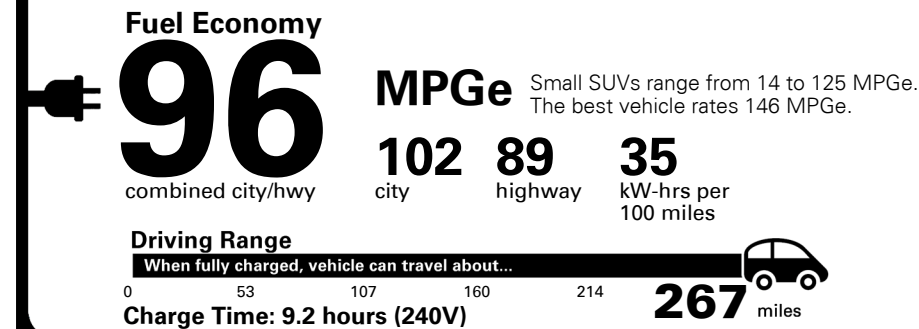

Inland Freight & Handling : \$1,495.00

TOTAL PRICE: \$61,815.00

EPA DOT Fuel Economy and Environment

Electric Vehicle

You save \$4,000
in fuel costs over 5 years compared to the average new vehicle.

Annual fuel cost \$900

Fuel Economy & Greenhouse Gas Rating (tailpipe only)

Smog Rating (tailpipe only)

Actual results will vary for many reasons, including driving conditions and how you drive and maintain your vehicle. The average new vehicle gets 29 MPG and costs \$8,500 to fuel over 5 years. Cost estimates are based on 15,000 miles per year at \$0.17 per kW-hr. MPGe is miles per gasoline gallon equivalent. Vehicle emissions are a significant cause of climate change and smog.