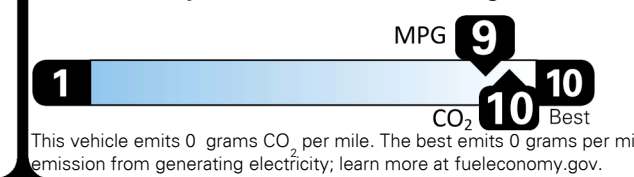

Inland Freight & Handling : \$1,495.00

TOTAL PRICE: \$61,815.00

EPA DOT Fuel Economy and Environment

Electric Vehicle

You save \$4,000
in fuel costs over 5 years compared to the average new vehicle.

Annual fuel cost \$900

Fuel Economy & Greenhouse Gas Rating (tailpipe only)

Smog Rating (tailpipe only)

Actual results will vary for many reasons, including driving conditions and how you drive and maintain your vehicle. The average new vehicle gets 29 MPG and costs \$8,500 to fuel over 5 years. Cost estimates are based on 15,000 miles per year at \$0.17 per kW-hr. MPGe is miles per gasoline gallon equivalent. Vehicle emissions are a significant cause of climate change and smog.