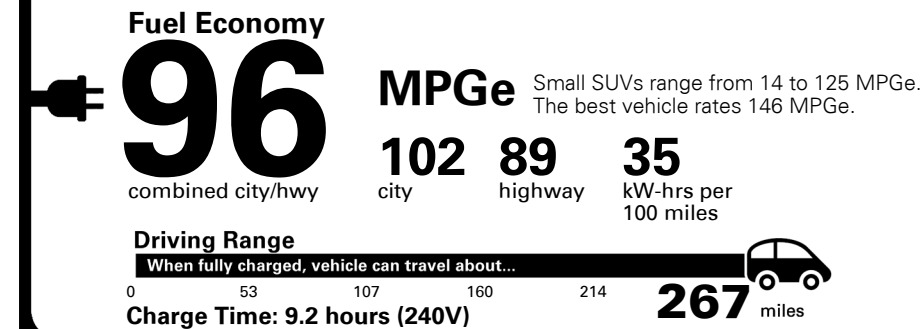

Inland Freight & Handling : \$1,495.00

TOTAL PRICE: \$61,775.00

EPA DOT Fuel Economy and Environment

Electric Vehicle

You save \$4,000
 in fuel costs over 5 years compared to the average new vehicle.

Annual fuel cost \$900

Fuel Economy & Greenhouse Gas Rating (tailpipe only)

Smog Rating (tailpipe only)

Actual results will vary for many reasons, including driving conditions and how you drive and maintain your vehicle. The average new vehicle gets 29 MPG and costs \$8,500 to fuel over 5 years. Cost estimates are based on 15,000 miles per year at \$0.17 per kW-hr. MPGe is miles per gasoline gallon equivalent. Vehicle emissions are a significant cause of climate change and smog.