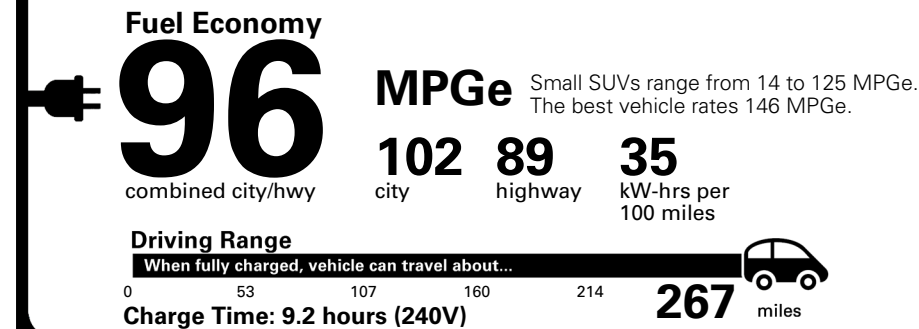

TOTAL PRICE: \$61,775.00

98 A 1106LAKE 4

EPA DOT Fuel Economy and Environment

Electric Vehicle

You save \$4,000
in fuel costs over 5 years compared to the average new vehicle.

Annual fuel cost \$900

Fuel Economy & Greenhouse Gas Rating (tailpipe only)

Smog Rating (tailpipe only)

Actual results will vary for many reasons, including driving conditions and how you drive and maintain your vehicle. The average new vehicle gets 29 MPG and costs \$8,500 to fuel over 5 years. Cost estimates are based on 15,000 miles per year at \$0.17 per kW-hr. MPGe is miles per gasoline gallon equivalent. Vehicle emissions are a significant cause of climate change and smog.