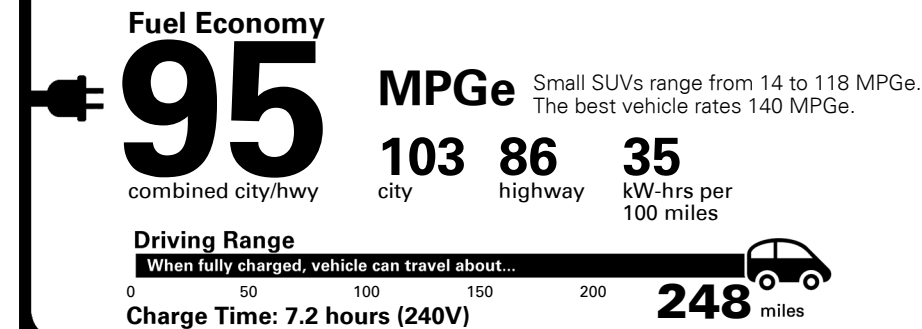

Inland Freight & Handling : \$1,195.00

TOTAL PRICE: \$62,480.00

284 A 2404TGRAND

EPA DOT Fuel Economy and Environment

Electric Vehicle

You save \$5,750
in fuel costs over 5 years compared to the average new vehicle.

Annual fuel cost \$800

Fuel Economy & Greenhouse Gas Rating (tailpipe only)

Smog Rating (tailpipe only)

This vehicle emits 0 grams CO₂ per mile. The best emits 0 grams per mile (tailpipe only). Does not include emission from generating electricity; learn more at fueleconomy.gov.