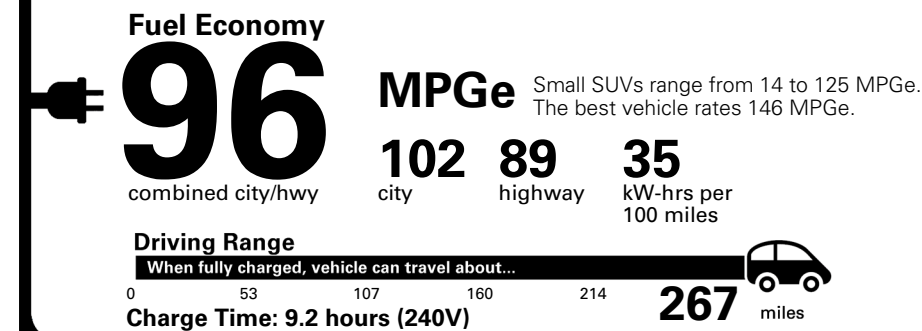

Inland Freight & Handling : \$1,495.00

TOTAL PRICE: \$61,550.00

EPA DOT Fuel Economy and Environment

Electric Vehicle

You save \$4,000
in fuel costs over 5 years compared to the average new vehicle.

Annual fuel cost \$900

Fuel Economy & Greenhouse Gas Rating (tailpipe only)

Smog Rating (tailpipe only)

Actual results will vary for many reasons, including driving conditions and how you drive and maintain your vehicle. The average new vehicle gets 29 MPG and costs \$8,500 to fuel over 5 years. Cost estimates are based on 15,000 miles per year at \$0.17 per kW-hr. MPGe is miles per gasoline gallon equivalent. Vehicle emissions are a significant cause of climate change and smog.