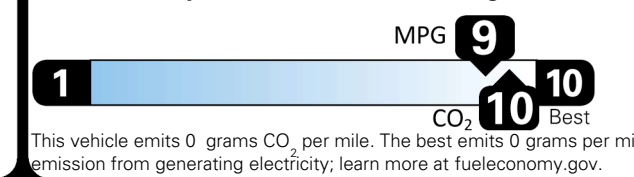

Inland Freight & Handling : \$1,495.00

TOTAL PRICE: \$61,550.00

EPA DOT Fuel Economy and Environment

Electric Vehicle

You save \$4,000
in fuel costs over 5 years compared to the average new vehicle.

Annual fuel cost \$900

Fuel Economy & Greenhouse Gas Rating (tailpipe only)

Smog Rating (tailpipe only)

Actual results will vary for many reasons, including driving conditions and how you drive and maintain your vehicle. The average new vehicle gets 29 MPG and costs \$8,500 to fuel over 5 years. Cost estimates are based on 15,000 miles per year at \$0.17 per kW-hr. MPGe is miles per gasoline gallon equivalent. Vehicle emissions are a significant cause of climate change and smog.