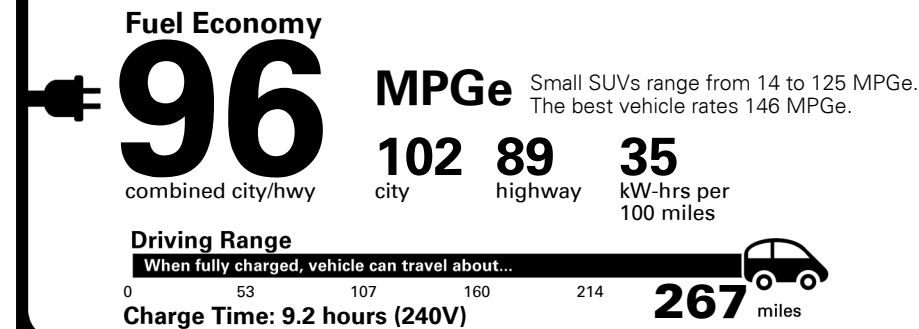

TOTAL PRICE: \$61,775.00

51 A 0666QRCC

EPA DOT Fuel Economy and Environment

Electric Vehicle

You save \$4,000
in fuel costs over 5 years compared to the average new vehicle.

Annual fuel cost \$900

Fuel Economy & Greenhouse Gas Rating (tailpipe only)

Smog Rating (tailpipe only)

Actual results will vary for many reasons, including driving conditions and how you drive and maintain your vehicle. The average new vehicle gets 29 MPG and costs \$8,500 to fuel over 5 years. Cost estimates are based on 15,000 miles per year at \$0.17 per kW-hr. MPGe is miles per gasoline gallon equivalent. Vehicle emissions are a significant cause of climate change and smog.