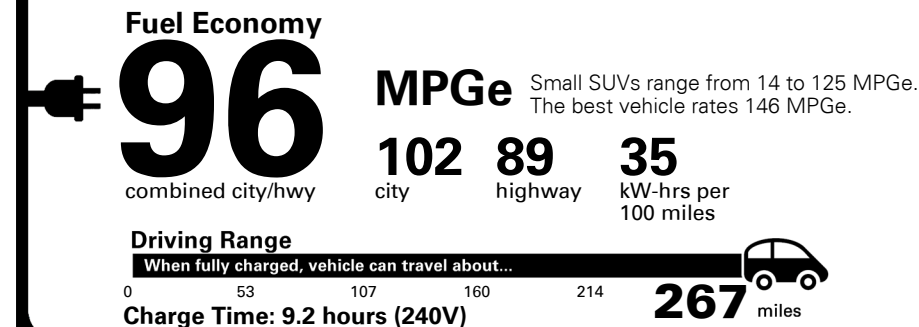

TOTAL PRICE: \$61,775.00

72 A 0976QMORNI

EPA DOT Fuel Economy and Environment

Electric Vehicle

You save \$4,000
in fuel costs over 5 years compared to the average new vehicle.

Annual fuel cost \$900

Fuel Economy & Greenhouse Gas Rating (tailpipe only)

Smog Rating (tailpipe only)

Actual results will vary for many reasons, including driving conditions and how you drive and maintain your vehicle. The average new vehicle gets 29 MPG and costs \$8,500 to fuel over 5 years. Cost estimates are based on 15,000 miles per year at \$0.17 per kW-hr. MPGe is miles per gasoline gallon equivalent. Vehicle emissions are a significant cause of climate change and smog.