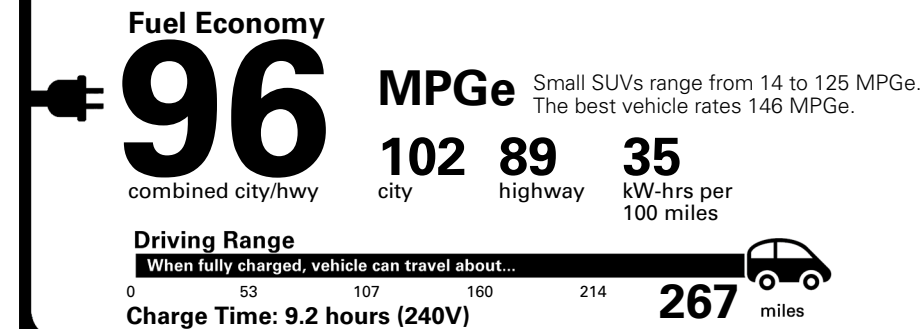

Inland Freight & Handling : \$1,495.00

TOTAL PRICE: \$61,775.00

EPA DOT Fuel Economy and Environment

Electric Vehicle

You save \$4,000
in fuel costs over 5 years compared to the average new vehicle.

Annual fuel cost \$900

Fuel Economy & Greenhouse Gas Rating (tailpipe only)

Smog Rating (tailpipe only)

Actual results will vary for many reasons, including driving conditions and how you drive and maintain your vehicle. The average new vehicle gets 29 MPG and costs \$8,500 to fuel over 5 years. Cost estimates are based on 15,000 miles per year at \$0.17 per kW-hr. MPGe is miles per gasoline gallon equivalent. Vehicle emissions are a significant cause of climate change and smog.