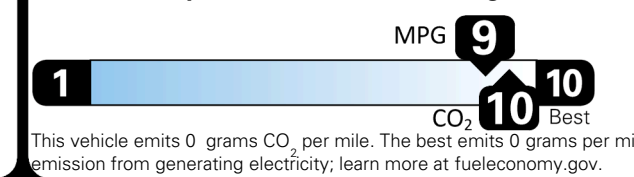

Inland Freight & Handling : \$1,495.00

TOTAL PRICE: \$61,775.00

EPA DOT Fuel Economy and Environment

Electric Vehicle

You save \$4,000
in fuel costs over 5 years compared to the average new vehicle.

Annual fuel cost \$900

Fuel Economy & Greenhouse Gas Rating (tailpipe only)

Smog Rating (tailpipe only)

Actual results will vary for many reasons, including driving conditions and how you drive and maintain your vehicle. The average new vehicle gets 29 MPG and costs \$8,500 to fuel over 5 years. Cost estimates are based on 15,000 miles per year at \$0.17 per kW-hr. MPGe is miles per gasoline gallon equivalent. Vehicle emissions are a significant cause of climate change and smog.