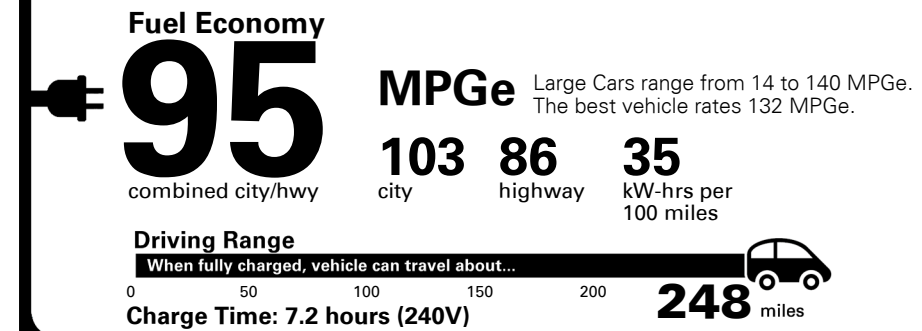

MODEL: W0422AEZ	PORT OF ENTRY: PH	TRANSPORT: TRUCK	ACCESSORY WEIGHT: 6 lbs./ 3 kgs.
---------------------------	-----------------------------	----------------------------	--

EMISSIONS:
This vehicle meets emissions requirements in all 50 states and is a CARB certified Zero Emission

TOTAL PRICE: \$61,225.00

118 A 1193QMORNI

EPA DOT Fuel Economy and Environment

Electric Vehicle

You save \$4,250
in fuel costs over 5 years compared to the average new vehicle.

Annual fuel cost \$750

Fuel Economy & Greenhouse Gas Rating (tailpipe only)