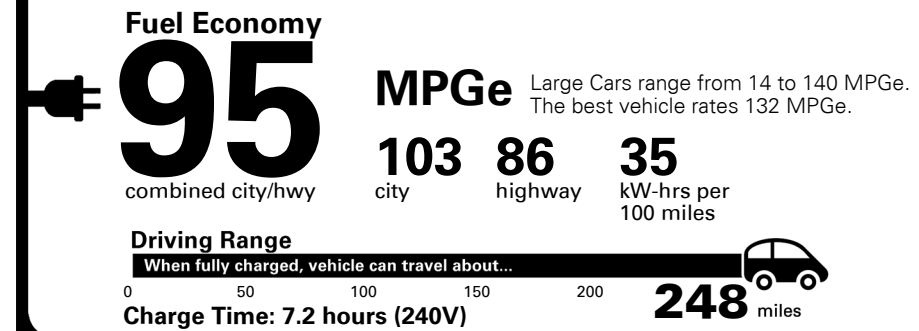

Inland Freight & Handling : \$1,125.00

TOTAL PRICE: \$61,280.00

EPA DOT Fuel Economy and Environment

Electric Vehicle

You save \$4,250
in fuel costs over 5 years compared to the average new vehicle.

Annual fuel cost \$750

Fuel Economy & Greenhouse Gas Rating (tailpipe only)

Smog Rating (tailpipe only)

Actual results will vary for many reasons, including driving conditions and how you drive and maintain your vehicle. The average new vehicle gets 28 MPG and costs \$8,000 to fuel over 5 years. Cost estimates are based on 15,000 miles per year at \$0.14 per kW-hr. MPGe is miles per gasoline gallon equivalent. Vehicle emissions are a significant cause of climate change and smog.