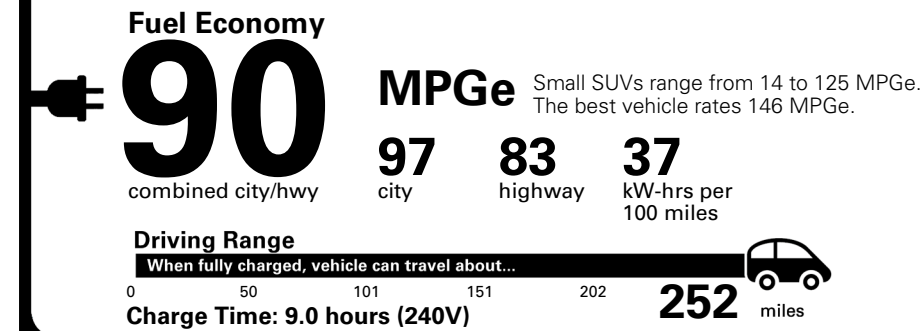

SHIPPED TO: MI702

Inland Freight & Handling : \$1,495.00

VIN: KMUKEDSB1TU030795	EXTERIOR COLOR: UYUNI WHITE	INTERIOR/SEAT COLOR: SKY BLUE/PRUSSIAN
MODEL: 6S6AAYBZW5AZ	PORT OF ENTRY: TC	TRANSPORT: TRUCK
EMISSIONS: This vehicle meets emissions requirements in all 50 states and is a CARB certified Zero Emission		ACCESSORY WEIGHT: 5 lbs./ 2 kgs.

TOTAL PRICE: \$74,255.00

96 A 1086GLOVI

EPA DOT Fuel Economy and Environment

Electric Vehicle

You save \$3,750
in fuel costs over 5 years compared to the average new vehicle.

Annual fuel cost \$950

Fuel Economy & Greenhouse Gas Rating (tailpipe only)

Smog Rating (tailpipe only)

Actual results will vary for many reasons, including driving conditions and how you drive and maintain your vehicle. The average new vehicle gets 29 MPG and costs \$8,500 to fuel over 5 years. Cost estimates are based on 15,000 miles per year at \$0.17 per kW-hr. MPGe is miles per gasoline gallon equivalent. Vehicle emissions are a significant cause of climate change and smog.