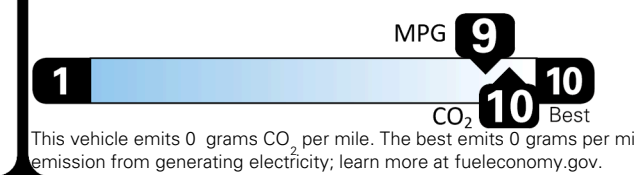

TOTAL PRICE: \$74,255.00

96 A 1086GLOVI

EPA DOT Fuel Economy and Environment

Electric Vehicle

You save \$3,750
in fuel costs over 5 years compared to the average new vehicle.

Annual fuel cost \$950

Fuel Economy & Greenhouse Gas Rating (tailpipe only)

Smog Rating (tailpipe only)

Actual results will vary for many reasons, including driving conditions and how you drive and maintain your vehicle. The average new vehicle gets 29 MPG and costs \$8,500 to fuel over 5 years. Cost estimates are based on 15,000 miles per year at \$0.17 per kW-hr. MPGe is miles per gasoline gallon equivalent. Vehicle emissions are a significant cause of climate change and smog.